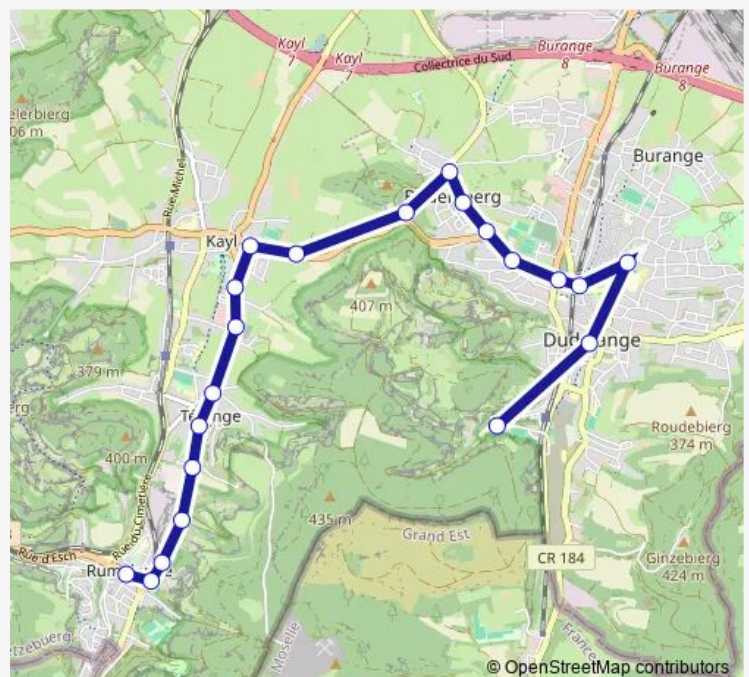

### Route schedule

Rumelange, Maartplaz — L.N.B. annexe Alliance

Monday 07:05

Tuesday 07:05

Wednesday 07:05

Thursday 07:05

Friday 07:05

Saturday —

### Route info

Direction: Rumelange, Maartplaz

Stops: 21

Trip Duration: 0 hour 30 min

822

BusMaps

822 Bus time schedules and route maps are available in an offline PDF at [busmaps.com](https://busmaps.com). Use the [busmaps.com](https://busmaps.com) website to see live bus times, train schedule or subway schedule, and step-by-step directions for all public transit in Dudelange