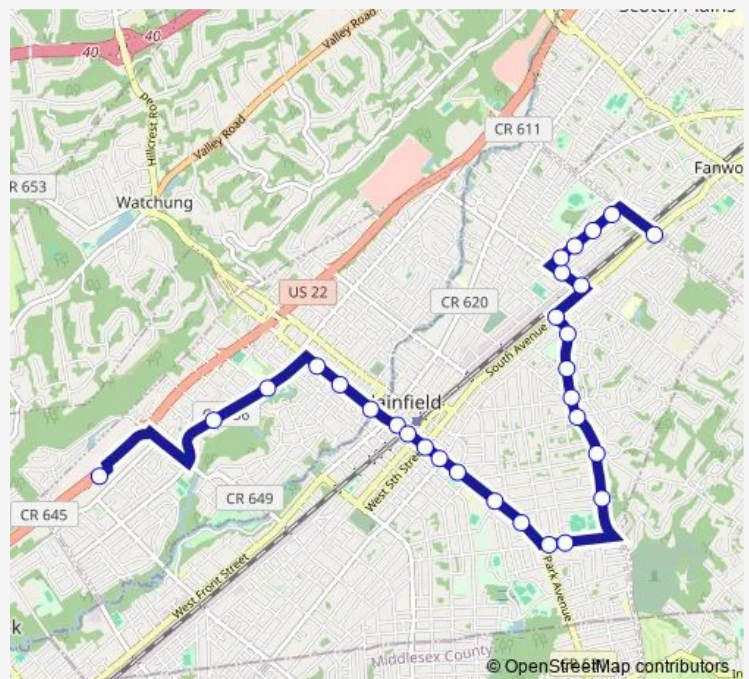

Woodland AVE AT Central St

Woodland AVE AT Park Ln

### Route schedule

North Plainfield Shopping Center (RT 22) — Terrill RD AT South Ave

Monday 07:01-18:08

Tuesday 07:01-18:08

Wednesday 07:01-18:08

Thursday 07:01-18:08

Friday 07:01-18:08

Saturday 10:00-16:59

### Route info

Direction: North Plainfield Shopping Center (RT 22)

Stops: 29

Trip Duration: 0 hour 25 min

Woodland AVE AT South Ave

Leland AVE AT South Ave

Leland AVE AT George St

George ST AT Emerson Ave

## Route info

Direction: Terrill RD AT South Ave

Stops: 29

Trip Duration: 0 hour 26 min

Somerset ST AT Jackson Ave

Somerset ST AT Greenbrook Rd#

GREENBROOK RD AT WILSON AVE

GREENBROOK RD AT MAPLE AVE