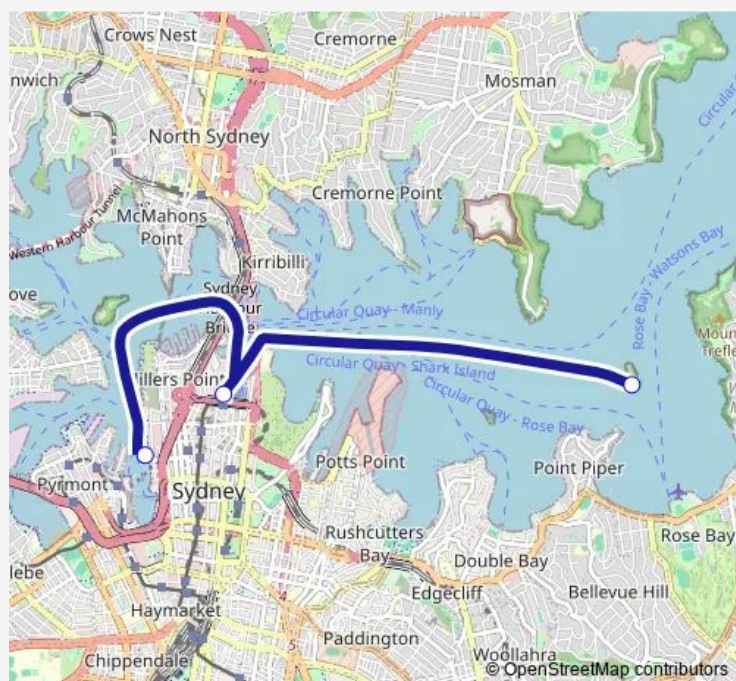

### Direction

Shark Island Wharf — Darling Harbour Wharf 2

3 stops

[Open route schedule](#)

Shark Island Wharf

Circular Quay, Wharf 6, Side A

Darling Harbour Wharf 2

### Route schedule

Shark Island Wharf — Darling Harbour Wharf 2

Monday	09:20-15:25
Tuesday	09:20-15:25
Wednesday	09:20-15:25
Thursday	09:20-15:25
Friday	09:20-15:25
Saturday	09:35-16:05
Sunday	09:35-16:05

### Route info

Direction: Shark Island Wharf

Stops: 3

Trip Duration: 0 hour 35 min

CCSH — Ccsh Shark Island Ferry

BusMaps

**Direction**

Darling Harbour Wharf 2 — Shark Island Wharf

3 stops

[Open route schedule](#)

Darling Harbour Wharf 2

Circular Quay, Wharf 6, Side A

Shark Island Wharf