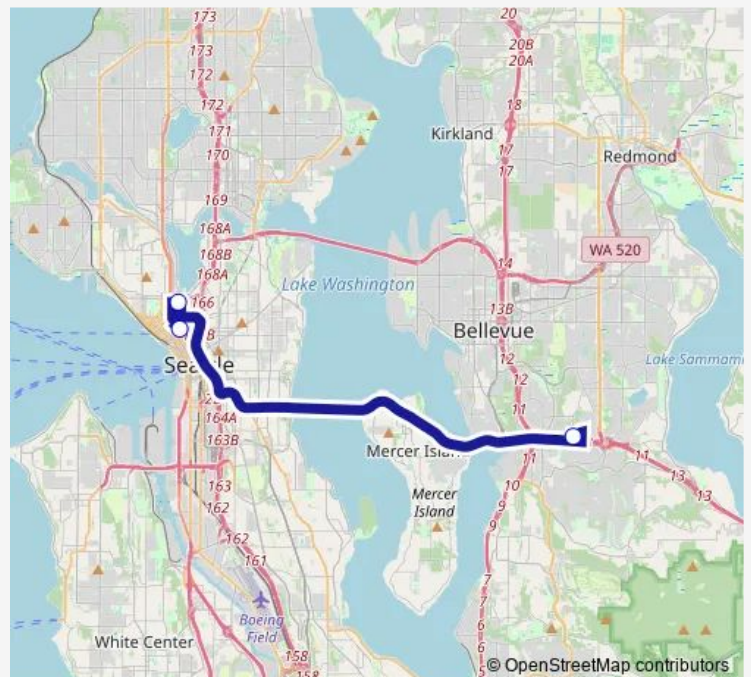

Bus (SLU) Bellevue South PM

[Go to website](#)

Direction

Doppler — SLU - Bellevue-Sunset North

3 stops

[Open route schedule](#)

Doppler

Brazil

SLU - Bellevue-Sunset North

Route schedule

Doppler — SLU - Bellevue-Sunset North

Monday 16:05-19:09

Tuesday 16:05-19:09

Wednesday 16:05-19:09

Thursday 16:05-19:09

Friday 16:05-19:09

Saturday —

Sunday —

Route info

Direction: Doppler

Stops: 3

Trip Duration: 0 hour 30 min

(SLU) Bellevue South PM

(SLU) Bellevue South PM Bus time schedules and route maps are available in an offline PDF at busmaps.com. Use the busmaps.com website to see live bus times, train schedule or subway schedule, and step-by-step directions for all public transit in