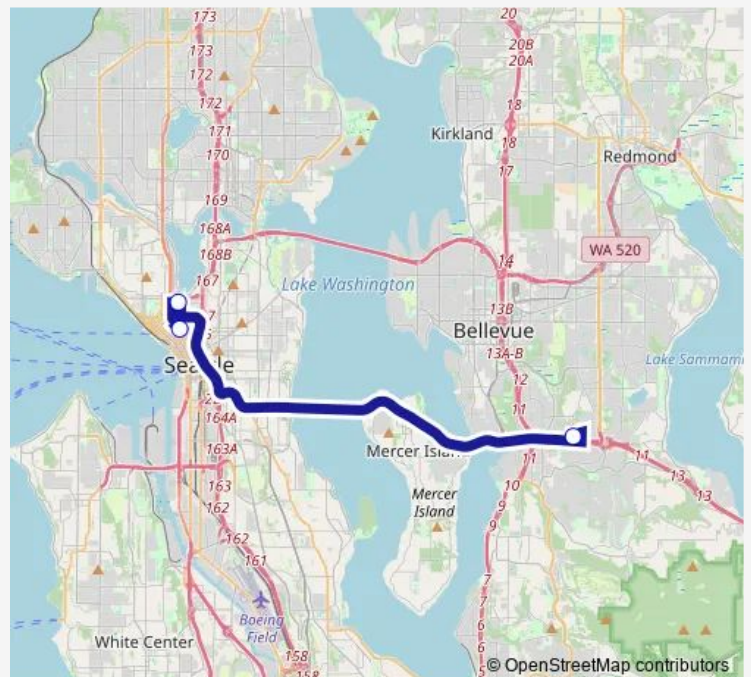

Bus (SLU) Bellevue South Pm

[Go to website](#)

Direction

Doppler — SLU - Bellevue-Sunset North

3 stops

[Open route schedule](#)

Doppler

Brazil

SLU - Bellevue-Sunset North

Route schedule

Doppler — SLU - Bellevue-Sunset North

Monday 16:05-19:09

Tuesday 16:05-19:09

Wednesday 16:05-19:09

Thursday 16:05-19:09

Friday 16:05-19:09

Saturday —

Sunday —

Route info

Direction: Doppler

Stops: 3

Trip Duration: 0 hour 27 min

(SLU) Bellevue South Pm

(SLU) Bellevue South Pm Bus time schedules and route maps are available in an offline PDF at busmaps.com. Use the busmaps.com website to see live bus times, train schedule or subway schedule, and step-by-step directions for all public transit in Seattle