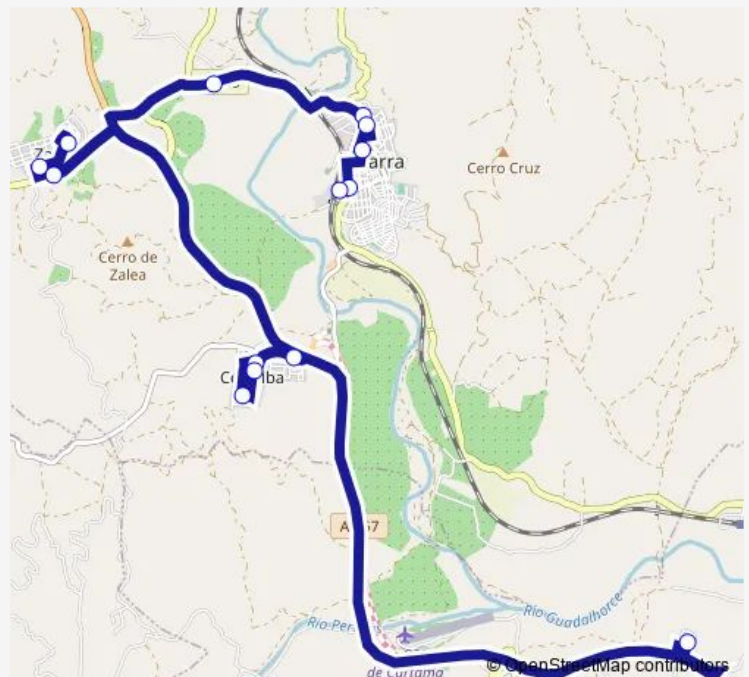

Piscina Pizarra

Casa Del Conde

Gasolinera

Apeadero Ferrocarril

Route schedule

Hospital Valle Del Guadalhorce — Apeadero Ferrocarril

Monday 07:30

Tuesday 07:30

Wednesday 07:30

Thursday 07:30

Friday 07:30

Saturday —

Sunday —

Route info

Direction: Hospital Valle Del Guadalhorce

Stops: 14

Trip Duration: 0 hour 32 min

M-104B — Pizarra-Zalea-Cerralba-Hospital

Direction

Apeadero Ferrocarril — Hospital Valle Del Guadalhorce

14 stops

[Open route schedule](#)

Apeadero Ferrocarril

Gasolinera V

Wednesday 07:30

Thursday 07:30

Friday 07:30

Saturday —

Sunday —

Route info

Direction: Apeadero Ferrocarril

Stops: 14