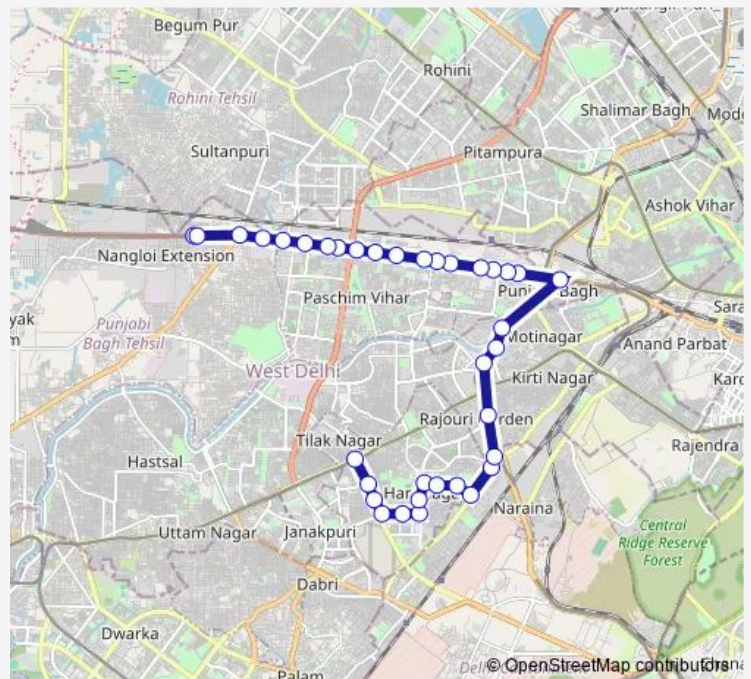

### Direction

Tilak Nagar Terminal — Nangloi JJ Colony Lokesh Cinema

36 stops

[Open route schedule](#)

- Tilak Nagar Terminal
- Fateh Nagar
- G Block Hari Nagar
- Hari Nagar Depot
- DA Block Hari Nagar
- Hari Nagar Shaheed Pawan Sahni Chowk
- DDU Hospital
- Beriwala Bagh
- Swarg Ashram
- LIG Flats
- Metal Forging
- Government Press
- Mayapuri Depot
- Rajouri Garden Market
- Rajdhani College Raja Garden
- ESI Hospital
- Punjabi Bagh Club
- Punjabi Bagh Terminal (Rohtak Road)
- Maharaja Agrasen Hospital
- Shivaji Park
- SPM College

### Route schedule

Tilak Nagar Terminal — Nangloi JJ Colony Lokesh Cinema

Monday	05:36-19:18
Tuesday	05:36-19:18
Wednesday	05:36-19:18
Thursday	05:36-19:18
Friday	05:36-19:18
Saturday	05:36-19:18
Sunday	05:36-19:18

### Route info

Direction: Tilak Nagar Terminal

Stops: 36

Trip Duration: 1 hour 13 min

■ 849up

BusMaps

Madipur Village

Madipur JJ Colony