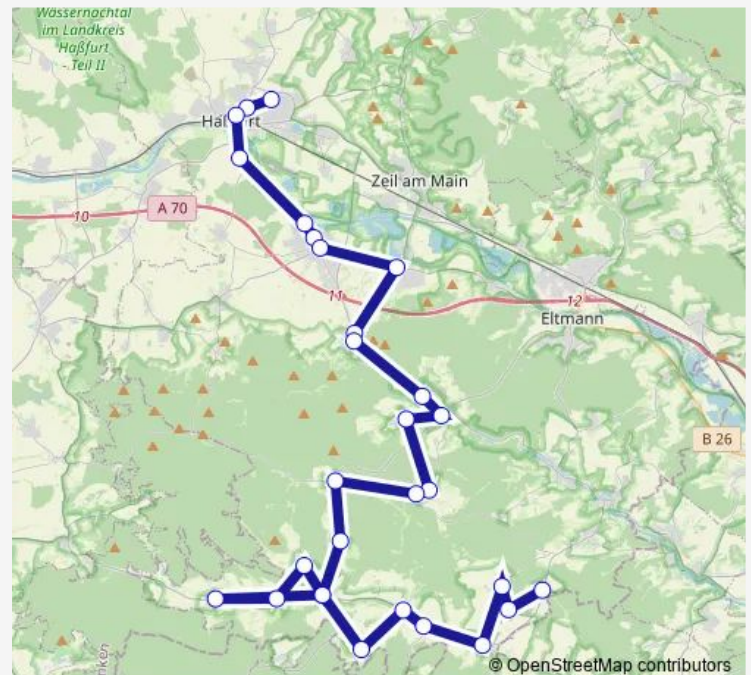

Monday 05:04-18:11

Tuesday 05:04-18:11

Wednesday 05:04-18:11

Thursday 05:04-18:11

Friday 05:04-18:11

Saturday 08:12-16:12

Sunday 09:22-18:22

Route info

Direction: Geusfeld Kirchplatz

Stops: 18

Trip Duration: 0 hour 42 min

Direction

Sand Zeiler Straße — Haßfurt

12 stops

[Open route schedule](#)

Sand Zeiler Straße

Haßfurt Schulzentrum

Haßfurt Krankenhaus

Haßfurt

Route schedule

Sand Zeiler Straße — Haßfurt

Monday 07:30-07:25

Tuesday 07:30-07:25

Wednesday 07:30-07:25

Thursday 07:30-07:25

Friday 07:30-07:25

Saturday —

Sunday —

Route info

Direction: Sand Zeiler Straße

Stops: 12

Trip Duration: 0 hour 32 min