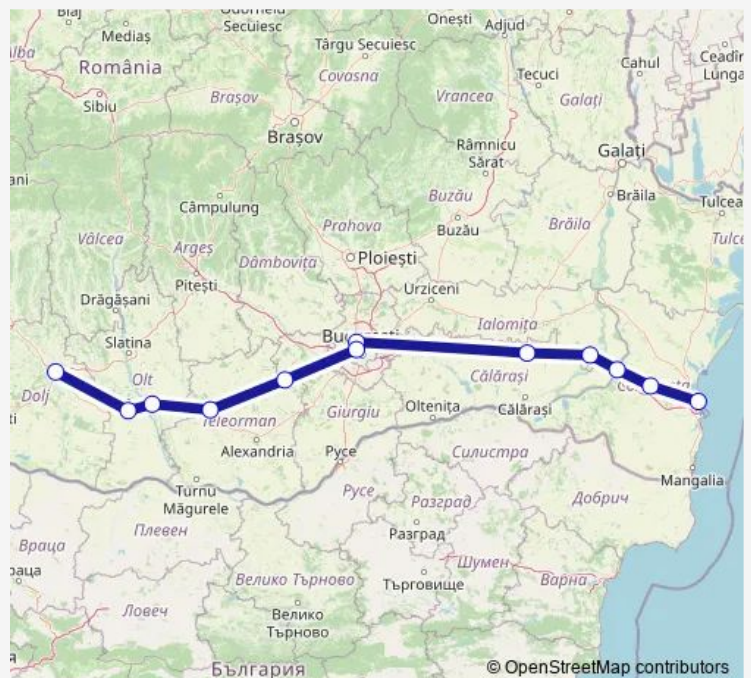

Rail IR: Constanța - Craiova IR: Constanța - Medgidia -
Cernavodă Pod - Fetești - Ciulnița - București Băneasa -
București Nord Gr.A - Videle - Roșiori Nord - Drăgănești Olt
- Caracal - Craiova

[Go to website](#)

Direction

Constanța — Craiova

12 stops

[Open route schedule](#)

Constanța

Medgidia

Cernavodă Pod

Fetești

Ciulnița

București Băneasa

București Nord Gr.A

Videle

Roșiori Nord

Drăgănești Olt

Caracal

Craiova

Route schedule

Constanța — Craiova

Monday	14:34
Tuesday	14:34
Wednesday	14:34
Thursday	14:34
Friday	14:34
Saturday	14:34
Sunday	14:34

Route info

Direction: Constanța

Stops: 12

Trip Duration: 6 hour 24 min

IR: Constanța - Craiova Rail time schedules and route maps are available in an offline PDF at busmaps.com. Use the busmaps.com website to see live bus times, train schedule or subway schedule, and step-by-step directions for all public transit in Bucharest