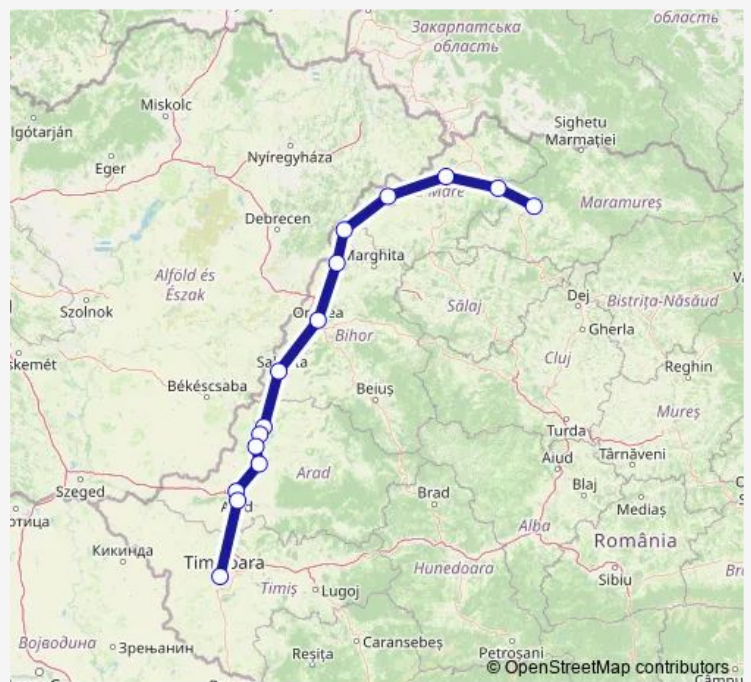

Rail IR: Baia Mare - Timișoara Nord
IR: Baia Mare - Seini - Satu Mare - Carei - Valea lui Mihai - Săcuieni Bihor - Oradea - Salonta - Chișineu Criș - Nadab - Șimand Hm. - Sântana - Arad - Aradu Nou - Timișoara Nord

Sântana

Arad

Aradu Nou

Timișoara Nord

Route schedule

Baia Mare — Timișoara Nord

Monday

—

Saturday

00:35

Sunday

00:35

Route info

Direction: Baia Mare

Stops: 15

Trip Duration: 7 hour 25 min

IR: Baia Mare - Timișoara Nord Rail time schedules and route maps are available in an offline PDF at busmaps.com. Use the busmaps.com website to see live bus times, train schedule or subway schedule, and step-by-step directions for all public transit in Arad