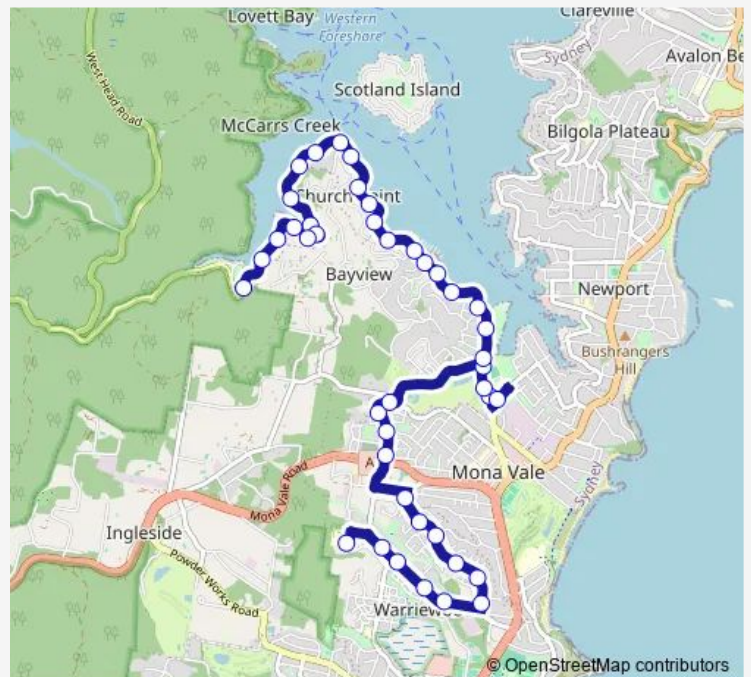

School Bus 645n Mater Maria Warriewood to Mccarrs Creek

[Go to website](#)

Direction

Mater Maria College — Mccarrs Creek Rd Opp 230

42 stops

[Open route schedule](#)

- Mater Maria College
- Macpherson St Opp Lomandra Way
- Macpherson St Opp Garden St
- Macpherson St Opp Gahnia Dr
- Macpherson St Opp Boondah Rd
- Warriewood Rd Opp Macedon Pl
- Warriewood Rd Opp Alameda Way
- Warriewood Rd Opp Manooka Pl
- Warriewood Rd Opp Moriac St
- Warriewood Rd After Valley View Cct
- Warriewood Rd After Harris St
- Samuel St After Mona Vale Rd
- Samuel St After Fazzolari Av
- Samuel St Before Minmai Rd
- Samuel St Opp Parkland Rd
- Pittwater Rd Opp Cabbage Tree Rd
- Pittwater High School, Pittwater Rd
- Pittwater High School, Mona St, Stand C
- Pittwater Rd Opp Pittwater High School
- Pittwater Rd Before Bayview Pl
- Pittwater Rd Opp Rowland Reserve

Route schedule

Mater Maria College — Mccarrs Creek Rd Opp 230

Monday	15:21
Tuesday	15:21
Wednesday	15:21
Thursday	15:21
Friday	15:21
Saturday	—
Sunday	—

Route info

Direction: Mater Maria College

Stops: 42

Trip Duration: 0 hour 31 min

645n — Mater Maria Warriewood to Mccarrs Creek

Pittwater Rd Opp Bayview Park

Pittwater Rd Opp Gibson Marina

Pittwater Rd At Loquat Valley Rd

Pittwater Rd At Sunnyridge Pl

Pittwater Rd At Kananook Av

Pittwater Rd Opp Riddle Reserve

Pittwater Rd At Bakers Rd

Pittwater Rd Opp The Quays Marina

2141 Pittwater Rd

Pittwater Rd Opp Mccarrs Creek Reserve

Pittwater Rd Opp Church Point Wharf

Mccarrs Creek Rd Opp Holmeport Marina

Mccarrs Creek Rd Opp Mccarrs Creek Reserve