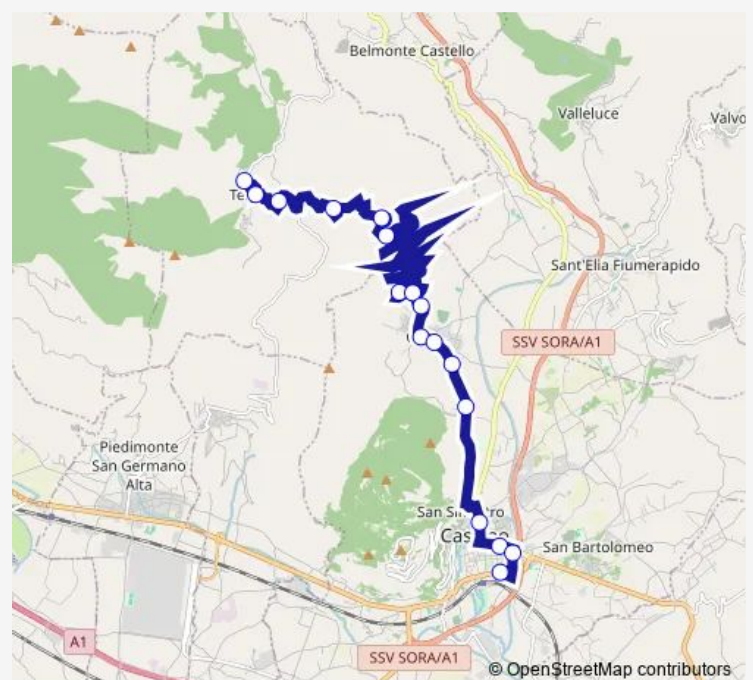

Monday 12:30-18:55

Tuesday 12:30-18:55

Wednesday 12:30-18:55

Thursday 12:30-18:55

Friday 12:30-18:55

Saturday 07:20-18:55

Sunday —

Route info

Direction: TERELLE | Via Roma # f7904

Stops: 17

Trip Duration: 0 hour 43 min

Terelle - Cassino # Cs22d

Bus time schedules and route maps are available in an offline PDF at busmaps.com. Use the busmaps.com website to see live bus times, train schedule or subway schedule, and step-by-step directions for all public transit in Terelle