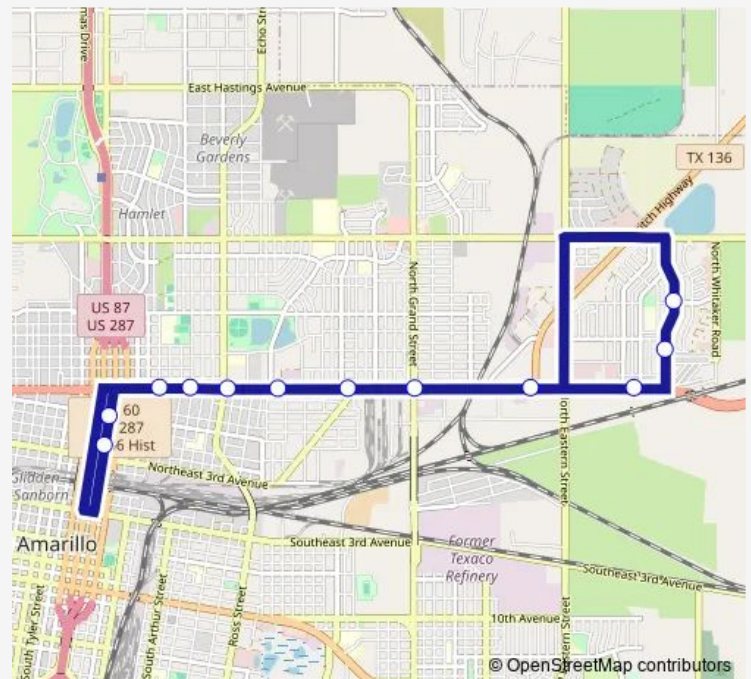

Tuesday 06:29-18:29

Wednesday 06:29-18:29

Thursday 06:29-18:29

Friday 06:29-18:29

Saturday 06:29-17:44

Sunday —

Route info

Direction: Heather St & NE 16th Ave

Stops: 12

Trip Duration: 0 hour 16 min

Downtown/Amarillo Blvd East/Eastridge/JO Wyatt

Direction

Transfer Station (219 S Fillmore St) — NE 24th Ave & Heather St

16 stops

[Open route schedule](#)

Transfer Station (219 S Fillmore St)

Wednesday 06:55-18:10

Thursday 06:55-18:10

Friday 06:55-18:10

Saturday —

Sunday —

Route info

Direction: Transfer Station (219 S Fillmore St)

Stops: 16

Trip Duration: 0 hour 18 min

Direction

Transfer Station (219 S Fillmore St) — NE 24th Ave & Heather St

16 stops

[Open route schedule](#)

Transfer Station (219 S Fillmore St)

N Fillmore St & NE 4th Ave

N Fillmore St & NE 5th Ave