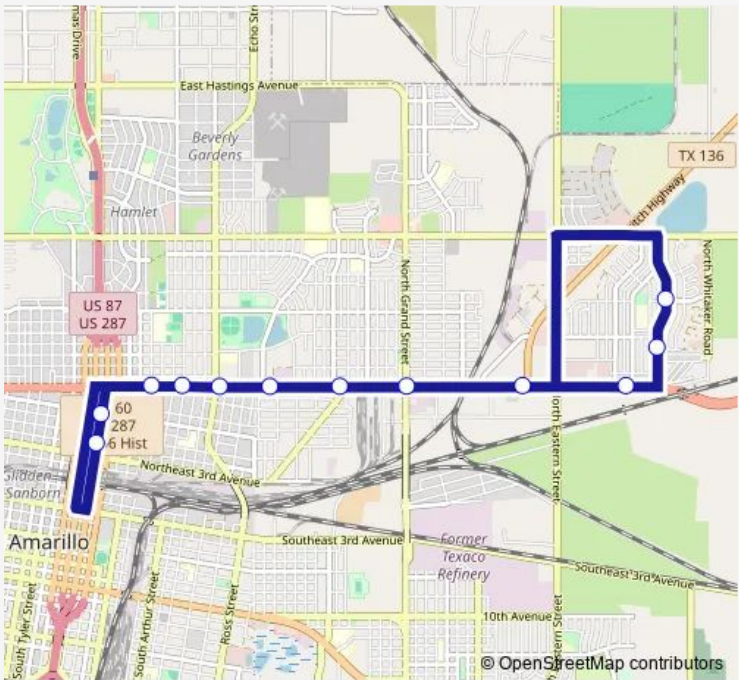

Bus Downtown/Amarillo Blvd East/Eastridge/JO Wyatt

[Go to website](#)

Direction
 Heather St & NE 16th Ave — N Pierce St & NE 4th Ave
 12 stops
[Open route schedule](#)

- Heather St & NE 16th Ave
- Heather St & NE 12th Ave
- Amarillo Blvd & Evergreen St
- Amarillo Blvd & Fritch Hwy
- Amarillo Blvd & N Grand St (Amarillo Offroad)
- Amarillo Blvd & Ridgemere Blvd (TX Chicken Bowl)
- Amarillo Blvd & N Philadelphia St
- Amarillo Blvd & N Mirror St (NW Urgent Care)
- Amarillo Blvd & N Arthur St (Sonic Drive-in)
- Amarillo Blvd & N Grant St
- N Pierce St & NE 7th Ave
- N Pierce St & NE 4th Ave

Route schedule
 Heather St & NE 16th Ave — N Pierce St & NE 4th Ave

Monday	06:29-18:29
Tuesday	06:29-18:29
Wednesday	06:29-18:29
Thursday	06:29-18:29
Friday	06:29-18:29
Saturday	06:29-17:44
Sunday	—

Route info
 Direction: Heather St & NE 16th Ave
 Stops: 12
 Trip Duration: 0 hour 16 min

Downtown/Amarillo Blvd East/Eastridge/JO Wyatt **BusMaps**

Direction

Transfer Station (219 S Fillmore St) — NE 24th Ave & Heather St

16 stops

[Open route schedule](#)

Transfer Station (219 S Fillmore St)

N Fillmore St & NE 4th Ave

Trip Duration: 0 hour 18 min

Direction

Transfer Station (219 S Fillmore St) — NE 24th Ave & Heather St

16 stops

[Open route schedule](#)

Transfer Station (219 S Fillmore St)

N Fillmore St & NE 4th Ave

N Fillmore St & NE 5th Ave