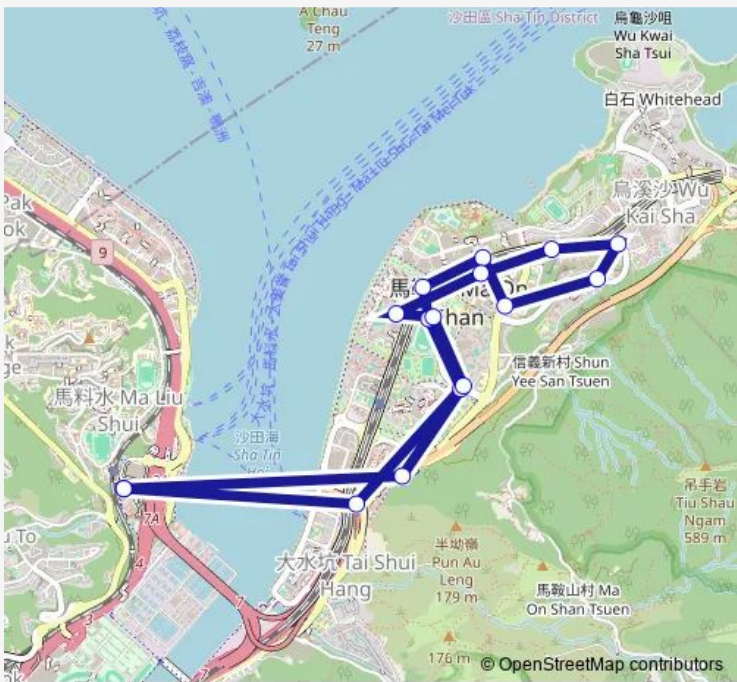

Route schedule
[Ctb] University Station|[Kmb] University Station — [Ctb] University Station|[Kmb] University Station

Monday	05:30-23:00
Tuesday	05:30-23:00
Wednesday	05:30-23:00
Thursday	05:30-23:00
Friday	05:30-23:00
Saturday	05:30-21:00
Sunday	05:30-22:00

Route info
Direction: [Ctb] University Station|[Kmb] University Station
Stops: 16
Trip Duration: 0 hour 24 min

■ 87K — University Station - KAM Ying Court (Circular) **BusMaps**