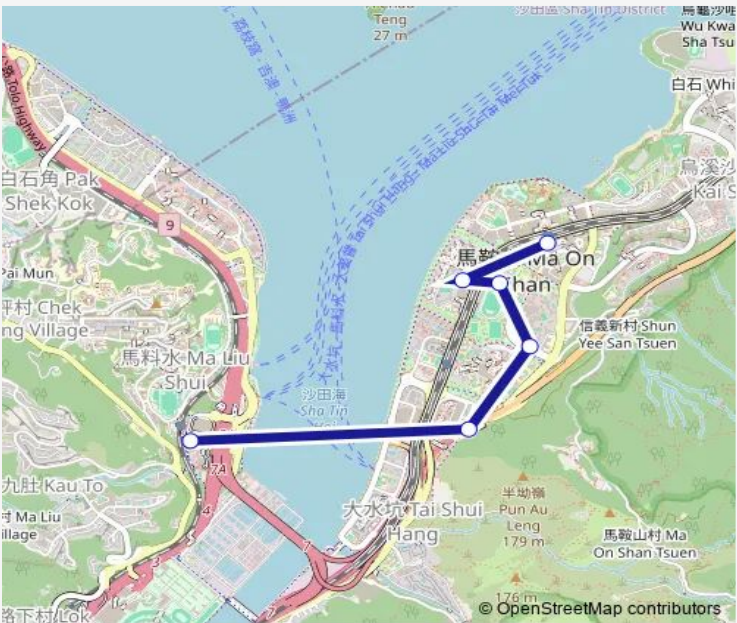

# Bus 87K MA ON Shan Town Centre - University Station

[Go to website](#)

**Direction**  
 [Ctb] MA ON Shan Town Centre[[Kmb+Ctb] MA ON Shan Town Centre BUS Terminus/<Br>Ma ON Shan Town Centre[[Kmb] MA ON Shan Town Centre BUS Terminus — [Ctb] University Station[[Kmb] University Station  
 6 stops  
[Open route schedule](#)

- [Ctb] MA ON Shan Town Centre[[Kmb+Ctb] MA ON Shan Town Centre BUS Terminus/<Br>Ma ON Shan Town Centre[[Kmb] MA ON Shan Town Centre BUS Terminus
- [Kmb+Ctb] Chung ON BUS Terminus/<Br>Chung ON Estate[[Kmb] Chung ON BUS Terminus
- [Ctb] MA ON Shan Sports Ground, Hang Hong Street[[Kmb+Ctb] MA ON Shan Sports Ground/<Br>Ma ON Shan Sports Ground, Hang Hong Street[[Kmb] MA ON Shan Sports Ground
- [Ctb] YIU HIM House YIU ON Estate, Hang Hong Street[[Kmb+Ctb] YIU HIM House YIU ON Estate/<Br>Yiu HIM House YIU ON Estate, Hang Hong Street[[Kmb] YIU HIM House YIU ON Estate
- [Ctb] KAM Chun Court, MA ON SHA Road[[Kmb+Ctb] KAM Chun Court/<Br>Kam Chun Court, MA ON SHA Road[[Kmb] KAM Chun Court
- [Ctb] University Station[[Kmb] University Station

**Route schedule**  
 [Ctb] MA ON Shan Town Centre[[Kmb+Ctb] MA ON Shan Town Centre BUS Terminus/<Br>Ma ON Shan Town Centre[[Kmb] MA ON Shan Town Centre BUS Terminus — [Ctb] University Station[[Kmb] University Station

Monday	07:00-08:47
Tuesday	07:00-08:47
Wednesday	07:00-08:47
Thursday	07:00-08:47
Friday	07:00-08:47
Saturday	07:00-08:47
Sunday	—

**Route info**  
 Direction: [Ctb] MA ON Shan Town Centre[[Kmb+Ctb] MA ON Shan Town Centre BUS Terminus/<Br>Ma ON Shan Town Centre[[Kmb] MA ON Shan Town Centre BUS Terminus  
 Stops: 6  
 Trip Duration: 0 hour 16 min