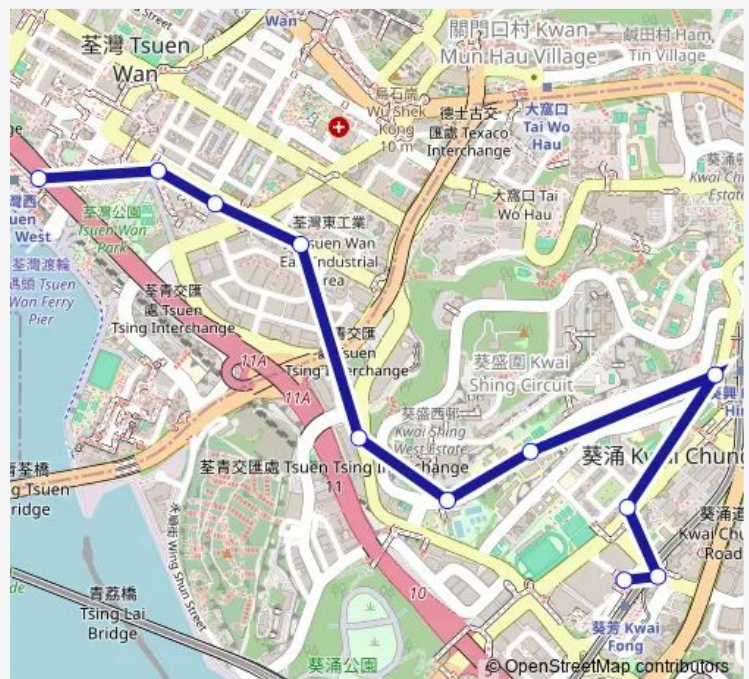

TAI WO HAU Road Outside Kwai Ming House, Kwai Hong Court

Kwai Shing Circuit Outside South Kwai Shing Jockey Club Polyclinic

Kwai Shing Circuit, Near Kwai Shing Circuit Garden

Kwai FUK Road, Outside Chun Shing Factory Estate

Yeung UK Road, Near Plaza 88|Yeung UK Road, Outside Indi Home

Yeung UK Road, Near Plaza 88

Yeung UK Road, Near Tsuen WAN Park

HOI Kwai Road Public Transport Interchange

Route schedule

Hing Ning Road, Near Metroplaza — HOI Kwai Road Public Transport Interchange

Monday 06:10-19:30

Tuesday 06:10-19:30

Wednesday 06:10-19:30

Thursday 06:10-19:30

Friday 06:10-19:30

Saturday 06:10-19:30

Sunday 06:10-19:30

Route info

Direction: Hing Ning Road, Near Metroplaza

Stops: 11

Trip Duration: 0 hour 17 min

■ 87k — Kwai Fong Station - HOI Kwai Road Public Transport Interchange

Direction

HOI Kwai Road Public Transport Interchange — Hing Ning Road, Near Metroplaza