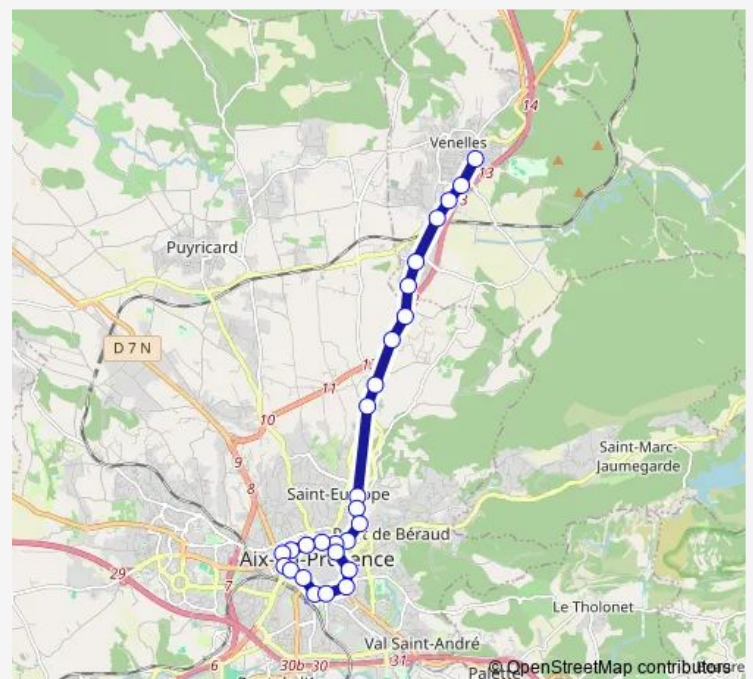

Direction

Venelles Poste — Quai Saint-Louis N°1

27 stops

[Open route schedule](#)

Venelles Poste

Les Cabassols

Les Quatre Tours

Rond-Point de La Gare

Saturday —

Sunday —

Route info

Direction: Venelles Poste

Stops: 27

Trip Duration: 0 hour 25 min

8377-5 — Scolaire Venelles AIX Circuit Ven05/8377-5

Rotonde Bonaparte

Malherbe

Roi René

Saint Jean

Miollis

Quai Saint-Louis N°1

8377-5 Bus time schedules and route maps are available in an offline PDF at busmaps.com. Use the busmaps.com website to see live bus times, train schedule or subway schedule, and step-by-step directions for all public transit in Aix-en-Provence