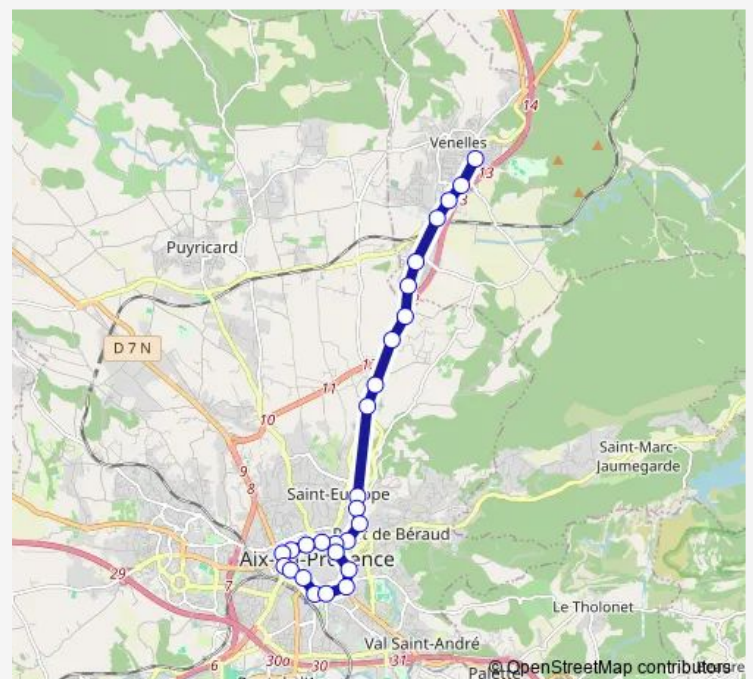

Direction

Venelles Poste — Quai Saint-Louis N°1

27 stops

[Open route schedule](#)

Venelles Poste

Les Cabassols

Les Quatre Tours

Rond-Point de La Gare

Saturday —

Sunday —

Route info

Direction: Venelles Poste

Stops: 27

Trip Duration: 0 hour 25 min

8377-5 — Scolaire Venelles AIX Circuit Ven05/8377-5

Rotonde Bonaparte

Malherbe

Roi René

Saint Jean

Miollis

Quai Saint-Louis N°1

8377-5 Bus time schedules and route maps are available in an offline PDF at busmaps.com. Use the busmaps.com website to see live bus times, train schedule or subway schedule, and step-by-step directions for all public transit in Aix-en-Provence