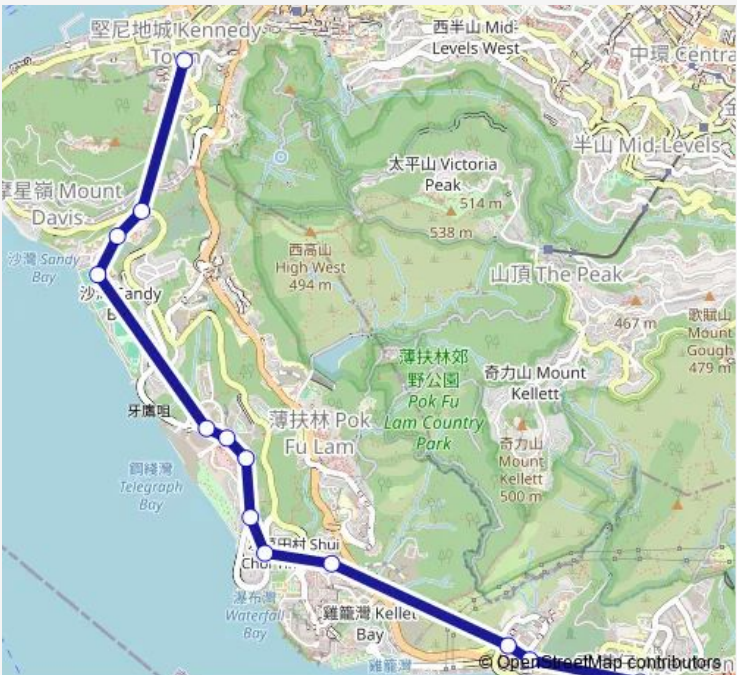

11 stops

[Open route schedule](#)

- KENNEDY TOWN STATION
  
- Victoria Road, Opposite English Schools Foundation West Island School
  
- FUNG YIU KING HOSPITAL, SANDY BAY ROAD|SANDY BAY ROAD, OPPOSITE FUNG YIU KING HOSPITAL
  
- SHA WAN DRIVE, OUTSIDE MACLEHOSE MEDICAL REHABILITATION CENTRE
  
- THE LAYBY AT CYBERPORT ROAD OPPOSITE TO THE ARCADE, CYBERPORT
  
- INFORMATION CRESCENT, CYBERPORT ROAD
  
- CYBERPORT ROAD, OPPOSITE CYBERPORT 3|CYBERPORT THREE, CYBERPORT ROAD|OPPOSITE TO CYBERPORT 3, CYBERPORT ROAD
  
- BEL-AIR PHASE 2, CYPERPORT ROAD|CYPERPORT ROAD, OPPOSITE BEL-AIR PHASE 1|RESIDENCE BEL-AIR, CYBERPORT ROAD|CYPERPORT ROAD, OPPOSITE BEL-AIR PHASE 1
  
- BEL-AIR ON THE PEAK, CYBERPORT ROAD|BEL-AIR ON THE PEAK, CYBERPORT ROAD|BEL-AIR ON THE PEAK, CYBERPORT ROAD
  
- Shek PAI WAN Road, Near TIN WAN Street|Tin WAN Street, Shek PAI WAN Road
  
- WU NAM Street, Outside ON TAI Building|Aberdeen (WU NAM Street) Minibus Terminus, Outside ON TAI Building

Route schedule

KENNEDY TOWN STATION — WU NAM Street, Outside ON TAI Building|Aberdeen (WU NAM Street) Minibus Terminus, Outside ON TAI Building

Monday	05:30-23:30
Tuesday	05:30-23:30
Wednesday	05:30-23:30
Thursday	05:30-23:30
Friday	05:30-23:30
Saturday	05:30-23:30
Sunday	05:30-23:30

**Route info**

Direction: KENNEDY TOWN STATION

Stops: 11

Trip Duration: 0 hour 23 min

■ 58 — Aberdeen (WU NAM Street) - Kennedy Town Station **BusMaps**

## Route schedule

WU NAM Street, Outside ON TAI Building|Aberdeen (WU NAM Street) Minibus Terminus, Outside ON TAI Building — KENNEDY TOWN STATION

Monday 05:30-23:30

Tuesday 05:30-23:30

Wednesday 05:30-23:30