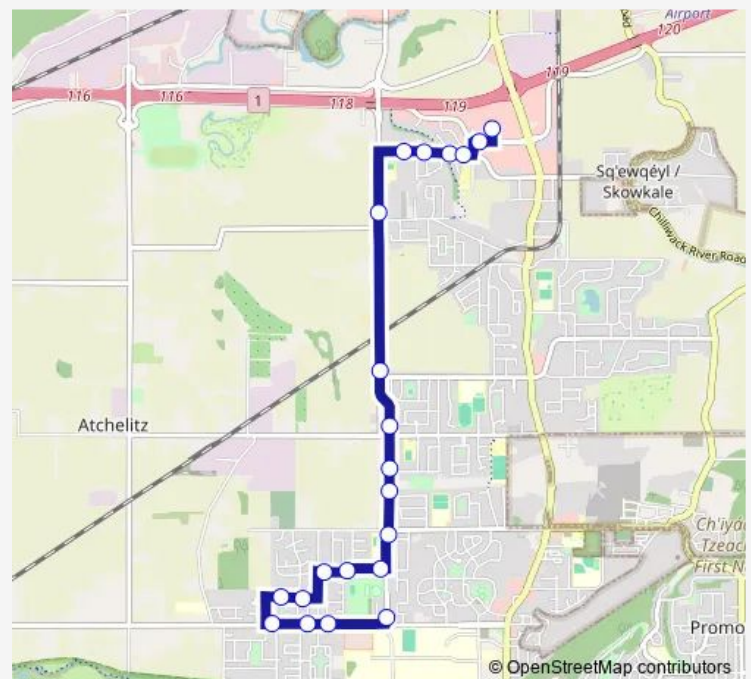

Knight Rd at Topaz Dr

Luckakuck Way at Topaz Dr

Cottonwood Mall

Route schedule

Tyson Rd at Keith Wilson Rd — Cottonwood Mall

Monday 05:42-21:19

Tuesday 05:42-21:19

Wednesday 05:42-21:19

Thursday 05:42-21:19

Friday 05:42-21:19

Saturday 08:20-22:20

Sunday 08:19-19:19

Route info

Direction: Tyson Rd at Keith Wilson Rd

Stops: 20

Trip Duration: 0 hour 15 min

■ 58 — Tyson

BusMaps

Direction

Cottonwood Mall — Tyson Rd at Keith Wilson Rd

9 stops

[Open route schedule](#)

Cottonwood Mall

Knight Rd at Sapphire Dr