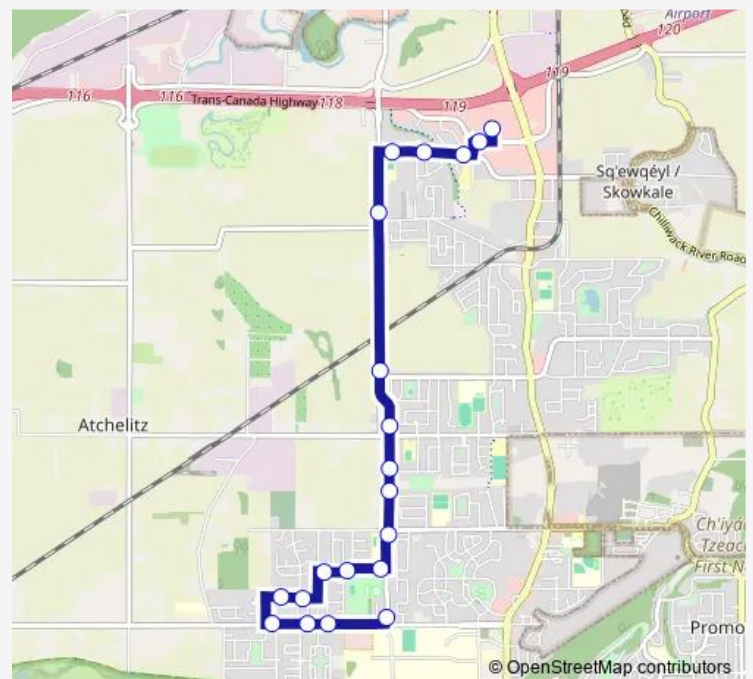

Knight Rd at Topaz Dr

Luckakuck Way at Topaz Dr

Cottonwood Mall

Route schedule

Tyson Rd at Keith Wilson Rd — Cottonwood Mall

Monday 05:42-21:19

Tuesday 05:42-21:19

Wednesday 05:42-21:19

Thursday 05:42-21:19

Friday 05:42-21:19

Saturday 08:20-22:20

Sunday 08:19-19:19

Route info

Direction: Tyson Rd at Keith Wilson Rd

Stops: 20

Trip Duration: 0 hour 17 min

58 — Tyson

BusMaps

Direction

Cottonwood Mall — Tyson Rd at Keith Wilson Rd

9 stops

[Open route schedule](#)

Cottonwood Mall

Knight Rd at Sapphire Dr