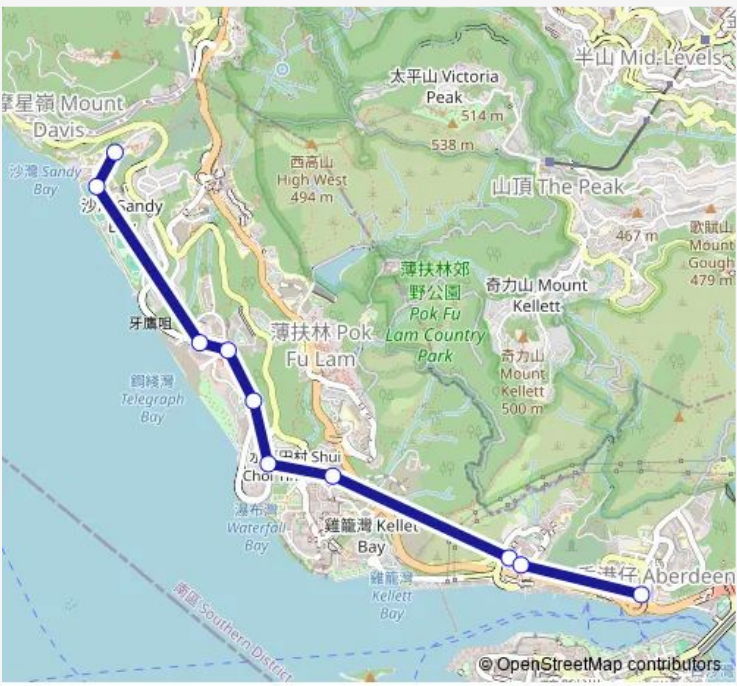

**Bus 58 Sandy BAY Road - Aberdeen (Special Departures)**

[Go to website](#)

**Direction**  
 Sandy BAY Road|Sandy BAY Road, THE Duchess OF Kent Children'S Hospital — WU NAM Street, Outside ON TAI Building

10 stops

[Open route schedule](#)

- Sandy BAY Road|Sandy BAY Road, THE Duchess OF Kent Children'S Hospital
- SHA WAN Drive, Opposite Macle hose Medical Rehabilitation Centre
- THE Layby AT Cyberport Road Outside THE Arcade, Cyberport
- Information Crescent, Cyberport Road
- BEL-AIR Phase 1, Cyperport Road|Residence BEL-Air, Cyberport Road
- BEL-AIR ON THE Peak, Cyberport Road|Bel-AIR ON THE Peak, Cyberport Road
- Victoria Road, Near WAH Tsui Street|Victoria Road, Near Department OF Health Institute OF Immunology
- NO. 49 Shek PAI WAN Road
- Shek PAI WAN Road, Near TIN WAN Street|Shek PAI WAN Road, Near TIN WAN Street|Tin WAN Street, Shek PAI WAN Road
- WU NAM Street, Outside ON TAI Building

Route schedule

Sandy BAY Road|Sandy BAY Road, THE Duchess OF Kent Children'S Hospital — WU NAM Street, Outside ON TAI Building

Monday	15:20-17:45
Tuesday	15:20-17:45
Wednesday	15:20-17:45
Thursday	15:20-17:45
Friday	15:20-17:45
Saturday	—
Sunday	—

Route info

Direction: Sandy BAY Road|Sandy BAY Road, THE Duchess OF Kent Children'S Hospital

Stops: 10

Trip Duration: 0 hour 12 min

58 Bus time schedules and route maps are available in an offline PDF at [busmaps.com](https://busmaps.com). Use the [busmaps.com](https://busmaps.com) website to see live bus times, train schedule or subway schedule, and step-by-step directions for all public transit in Hong Kong