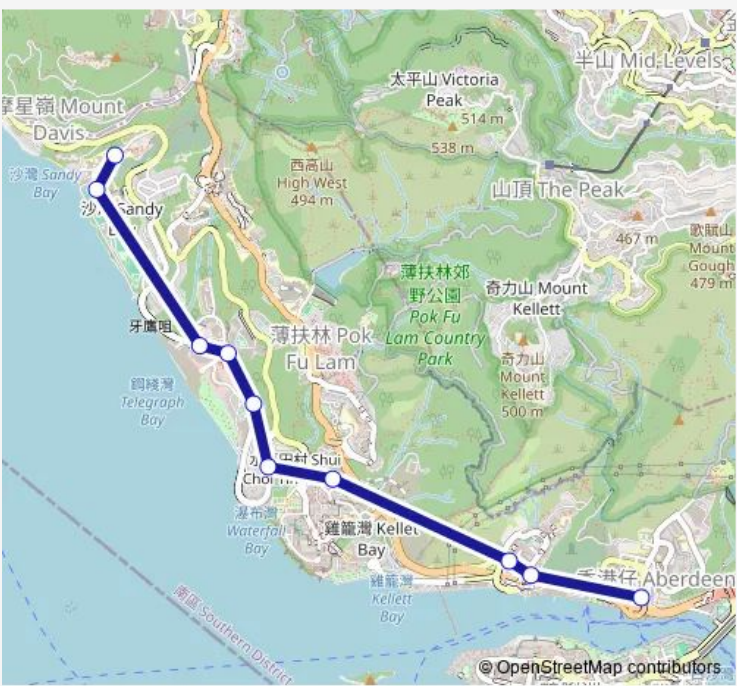

Bus 58 Sandy BAY Road - Aberdeen (Special Departures)

[Go to website](#)

Direction
 Sandy BAY Road|Sandy BAY Road, THE Duchess OF Kent Children'S Hospital — WU NAM Street, Outside ON TAI Building|Aberdeen (WU NAM Street) Minibus Terminus, Outside ON TAI Building

10 stops

[Open route schedule](#)

- Sandy BAY Road|Sandy BAY Road, THE Duchess OF Kent Children'S Hospital
- SHA WAN Drive, Opposite Macle hose Medical Rehabilitation Centre
- THE LAYBY AT CYBERPORT ROAD OUTSIDE THE ARCADE, CYBERPORT
- INFORMATION CRESCENT, CYBERPORT ROAD
- BEL-AIR PHASE 1, CYPERPORT ROAD|RESIDENCE BEL-AIR, CYBERPORT ROAD
- BEL-AIR ON THE PEAK, CYBERPORT ROAD|BEL-AIR ON THE PEAK, CYBERPORT ROAD
- VICTORIA ROAD, NEAR WAH TSUI STREET|VICTORIA ROAD, NEAR DEPARTMENT OF HEALTH INSTITUTE OF IMMUNOLOGY
- NO. 49 SHEK PAI WAN ROAD
- Shek PAI WAN Road, Near TIN WAN Street|Tin WAN Street, Shek PAI WAN Road
- WU NAM Street, Outside ON TAI Building|Aberdeen (WU NAM Street) Minibus Terminus, Outside ON TAI Building

Route schedule

Sandy BAY Road|Sandy BAY Road, THE Duchess OF Kent Children'S Hospital — WU NAM Street, Outside ON TAI Building|Aberdeen (WU NAM Street) Minibus Terminus, Outside ON TAI Building

Monday	15:20-17:45
Tuesday	15:20-17:45
Wednesday	15:20-17:45
Thursday	15:20-17:45
Friday	15:20-17:45
Saturday	—
Sunday	—

Route info

Direction: Sandy BAY Road|Sandy BAY Road, THE Duchess OF Kent Children'S Hospital

Stops: 10

Trip Duration: 0 hour 12 min

58 Bus time schedules and route maps are available in an offline PDF at busmaps.com. Use the busmaps.com website to see live bus times, train schedule or subway schedule, and step-by-step directions for all public transit in Hong Kong