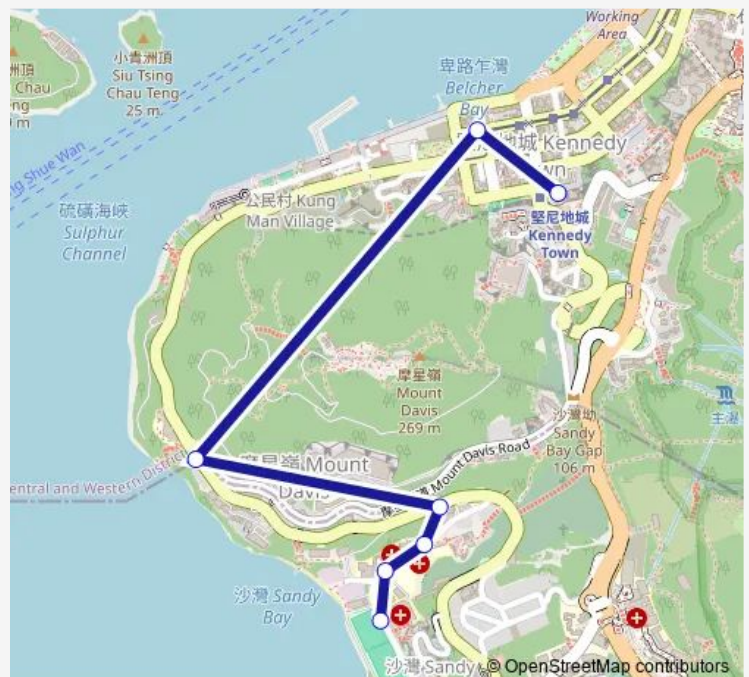

### Direction

SHA WAN Drive, Opposite Maclehos Medical Rehabilitation Centre — Kennedy Town Station

7 stops

[Open route schedule](#)

SHA WAN Drive, Opposite Maclehos Medical Rehabilitation Centre

THE Duchess OF Kent Childrens Hospital, Sandy BAY Road|Sandy BAY Road, Opposite THE John F. Kennedy Centre

Fung YIU King Hospital, Sandy BAY Road|Sandy BAY Road, Opposite Fung YIU King Hospital

Victoria Road, Outside English Schools Foundation West Island School

Victoria Road Near Mount Davis Road

Catchick Street, Outside THE Merton Tower|Catchick Street Near THE Merton

### Route schedule

SHA WAN Drive, Opposite Maclehos Medical Rehabilitation Centre — Kennedy Town Station

Monday	15:15
Tuesday	15:15
Wednesday	15:15
Thursday	15:15
Friday	15:15
Saturday	—
Sunday	—

### Route info

Direction: SHA WAN Drive, Opposite Maclehos Medical Rehabilitation Centre

Stops: 7

Trip Duration: 0 hour 7 min

58 Bus time schedules and route maps are available in an offline PDF at [busmaps.com](https://busmaps.com). Use the [busmaps.com](https://busmaps.com) website to see live bus times, train schedule or subway schedule, and step-by-step directions for all public transit in Central