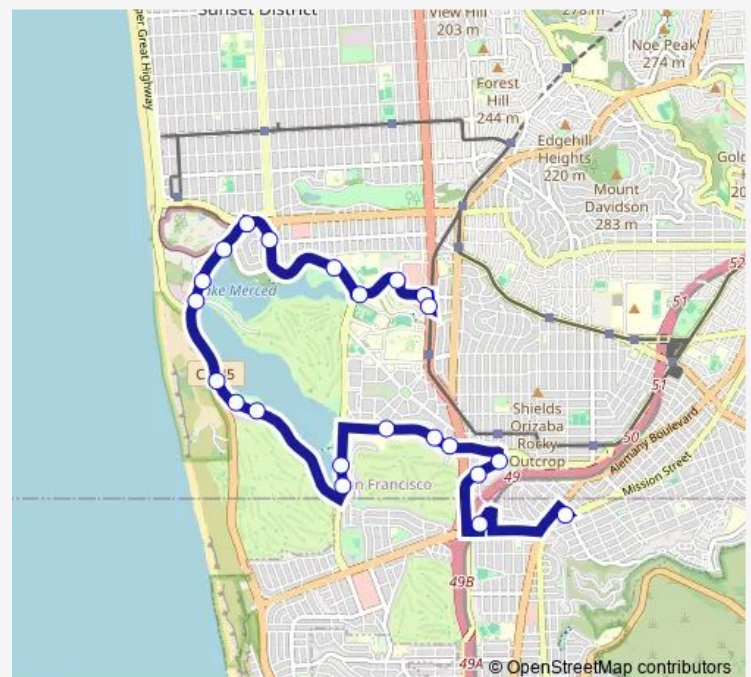

Winston Dr & 20th Ave

### Route schedule

Mission St & Flournoy — 19th Ave & Buckingham Way

Monday 05:04-22:04

Tuesday 05:04-22:04

Wednesday 05:04-22:04

Thursday 05:04-22:04

Friday 05:04-22:04

Saturday 06:04-22:04

### Route info

Direction: Mission St & Flournoy

Stops: 22

Trip Duration: 0 hour 30 min

58 — Lake Merced

**Direction**

19th Ave &amp; Buckingham Way — Mission St &amp; Flournoy

22 stops

[Open route schedule](#)

19th Ave &amp; Buckingham Way

20th Ave &amp; Winston Dr

Winston Dr &amp; Buckingham Way

Winston Dr &amp; Lake Merced Blvd

Lake Merced &amp; Middlefield Dr

Sunset Blvd &amp; Ocean Ave