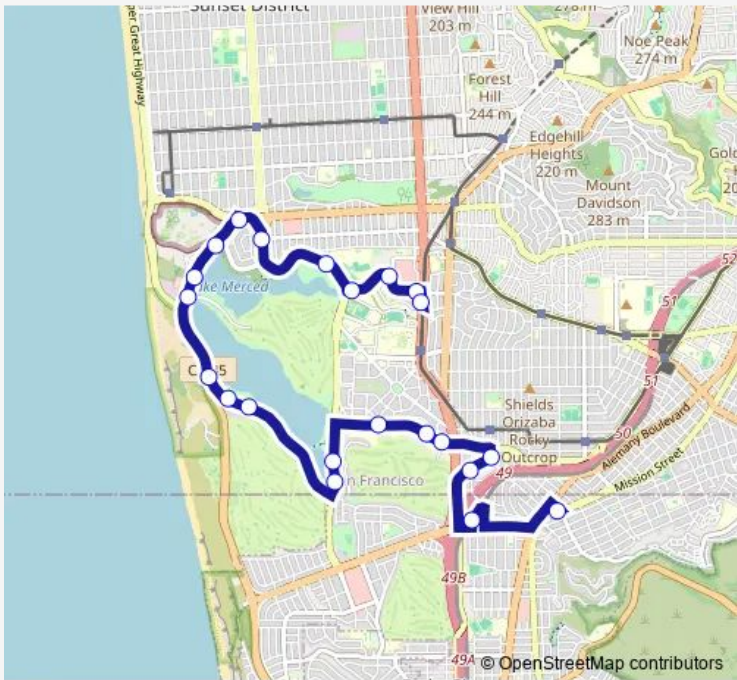

**Bus 58 Lake Merced**

[Go to website](#)

**Direction**  
 Mission St & Flournoy — 19th Ave & Buckingham Way  
 22 stops  
[Open route schedule](#)

- Mission St & Flournoy
- Daly City Bart Station
- Alemanly Blvd & St Charles Ave
- Arch St & Alemanly St
- Brotherhood Way & Chumasero Dr
- Brotherhood Way & Summit Way
- Brotherhood Way & Grace Community Church
- Lake Merced Blvd & Lake Merced Hills Blvd
- 1100 Lake Merced Blvd
- 515 John Muir Dr
- 655 John Muir Ave
- John Muir Dr & Skyline Blvd
- Skyline Blvd & Harding Rd
- Skyline Blvd & Zoo Rd
- Skyline Blvd & Lake Merced Blvd
- Skyline Blvd & Sloat Blvd
- Sunset Blvd & Ocean Ave
- Lake Merced & Middlefield Dr
- Winston Dr & Lake Merced Blvd
- Winston Dr & Buckingham Way
- Winston Dr & 20th Ave

Route schedule  
 Mission St & Flournoy — 19th Ave & Buckingham Way

Monday	05:04-22:04
Tuesday	05:04-22:04
Wednesday	05:04-22:04
Thursday	05:04-22:04
Friday	05:04-22:04
Saturday	06:04-22:04
Sunday	06:04-22:04

Route info  
 Direction: Mission St & Flournoy  
 Stops: 22  
 Trip Duration: 0 hour 30 min

58 — Lake Merced **BusMaps**

**Direction**

19th Ave &amp; Buckingham Way — Mission St &amp; Flournoy

22 stops

[Open route schedule](#)

19th Ave &amp; Buckingham Way

20th Ave &amp; Winston Dr

Winston Dr &amp; Buckingham Way

Winston Dr &amp; Lake Merced Blvd

Lake Merced &amp; Middlefield Dr

Sunset Blvd &amp; Ocean Ave

Sunset Blvd &amp; Yorba St