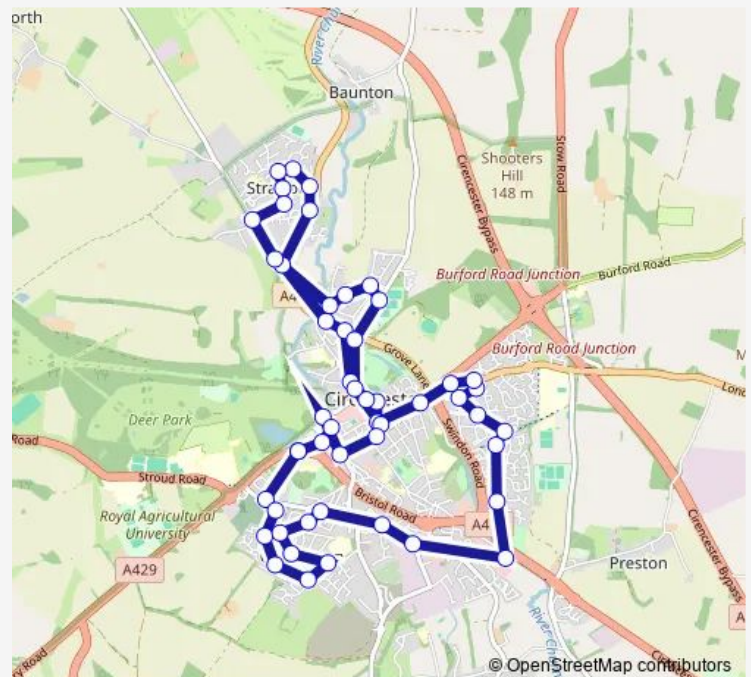

### Direction

Old Meeting Hall — Hospital

23 stops

[Open route schedule](#)

- Old Meeting Hall
- Roberts Close
- Park View
- Haresfield
- Vaisey Road
- Glebe Close
- Overhill Road
- The Plough
- Albion Street
- Shepherds Way
- Bowling Green Avenue
- Shepherds Way
- Rugby Ground
- Abbey Way
- Abbey House
- Bingham House
- The Forum
- Cotswold Mill
- Phoenix Way
- Old Station Car Park
- Register Office

### Route schedule

Old Meeting Hall — Hospital

Monday	10:04-15:04
Tuesday	10:04-15:04
Wednesday	10:04-15:04
Thursday	10:04-15:04
Friday	10:04-15:04
Saturday	10:04-15:04
Sunday	—

### Route info

Direction: Old Meeting Hall

Stops: 23

Trip Duration: 0 hour 25 min

■ 58 — Cirencester Hospital Circular

Waitrose Store

Hospital

## Route info

Direction: Hospital

Stops: 30

Trip Duration: 0 hour 35 min

Corn Hall

Abbey House

Spitalgate Lane

Bowling Green Lane