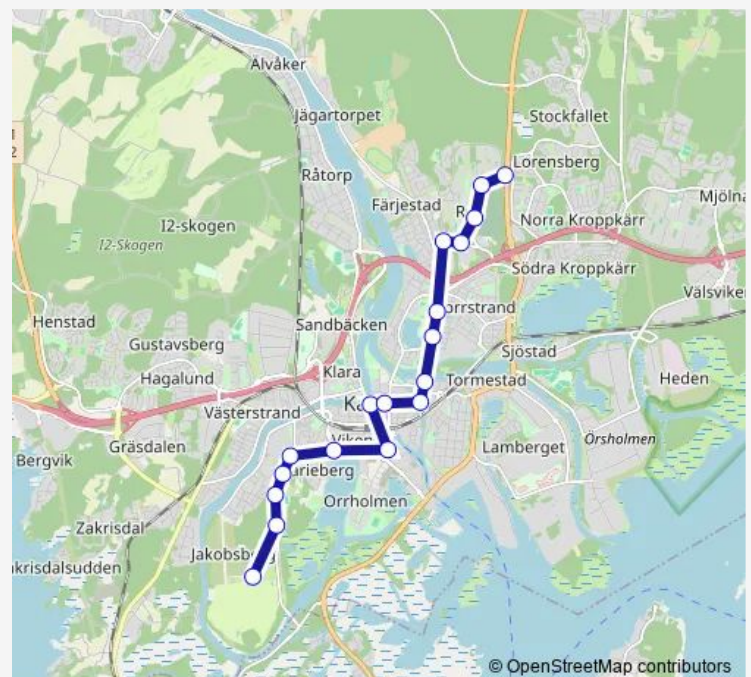

Route schedule

Karlstad, Golfbanan Jakobsberg — Karlstad, Ruds bytestpunkt

Monday 05:36-23:27

Tuesday 05:36-23:27

Wednesday 05:36-23:57

Thursday 00:27-23:57

Friday 00:27-23:57

Saturday 00:27-23:57

Sunday 00:27-23:27

Route info

Direction: Karlstad, Golfbanan Jakobsberg

Stops: 18

Trip Duration: 0 hour 26 min

Direction

Karlstad, Ruds bytespunkt — Karlstad, Golfbanan Jakobsberg

18 stops

Thursday 00:03-23:33

Friday 00:03-23:33

Saturday 00:03-23:33

Sunday 00:03-23:33

Route info

Direction: Karlstad, Ruds bytespunkt

Stops: 18

Trip Duration: 0 hour 24 min