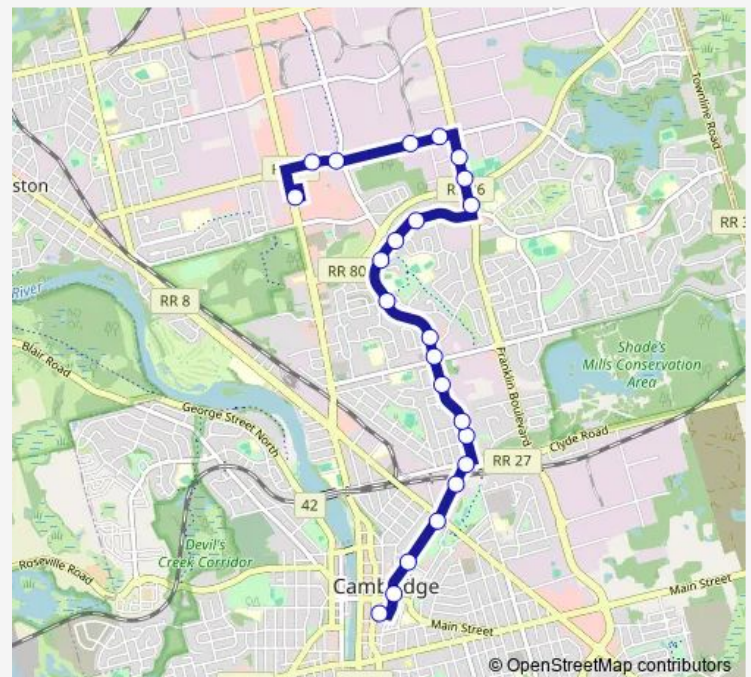

Thursday 05:35-23:30

Friday 05:35-23:30

Saturday 07:15-23:15

Sunday 08:45-23:15

Route info

Direction: Ainslie Terminal

Stops: 22

Trip Duration: 0 hour 24 min

■ 58 — Elgin North

Direction

Cambridge Centre Station — Ainslie Terminal

24 stops

[Open route schedule](#)

Cambridge Centre Station

Bishop / Hespeler Rd.

Bishop / Conestoga

Elgin / Munch

Elgin / Path To Ferguson

Elgin / Ferguson

Elgin / Avenue

Elgin / Winter

Elgin / Galt Ave.

Elgin / Bronson

Samuelson / Beverly

Tuesday 05:35-23:00

Wednesday 05:35-23:00

Thursday 05:35-23:00

Friday 05:35-23:00

Saturday 06:30-23:00

Sunday 08:30-23:00

Route info

Direction: Cambridge Centre Station