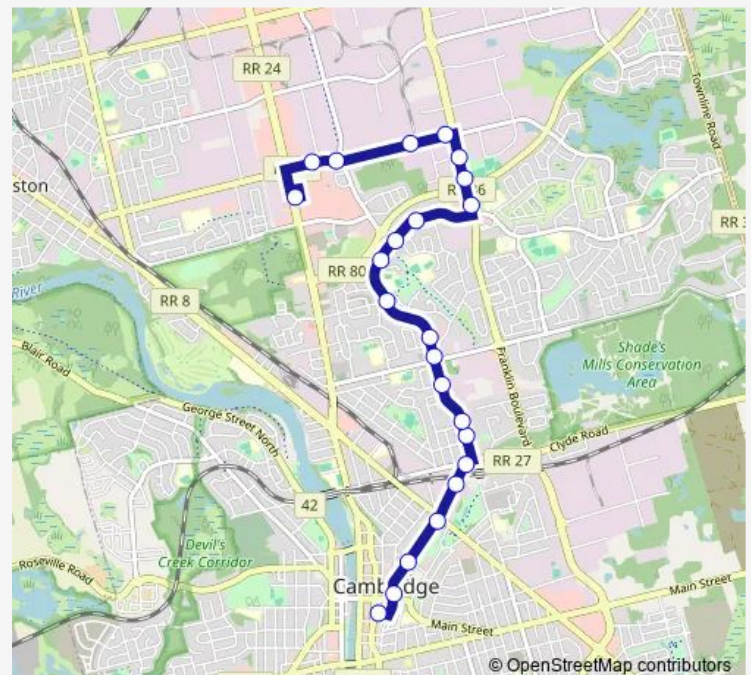

### Route schedule

Ainslie Terminal — Cambridge Centre Station

Monday 05:35-23:30

Tuesday 05:35-23:30

Wednesday 05:35-23:30

Thursday 05:35-23:30

Friday 05:35-23:30

Saturday 07:15-23:15

### Route info

Direction: Ainslie Terminal

Stops: 23

Trip Duration: 0 hour 24 min

■ 58 — Elgin North

BusMaps

Bishop / Collier Macmillan

Cambridge Centre Station

## Route info

Direction: Cambridge Centre Station

Stops: 24

Trip Duration: 0 hour 24 min

58 Bus time schedules and route maps are available in an offline PDF at [busmaps.com](https://busmaps.com). Use the [busmaps.com](https://busmaps.com) website to see live bus times, train schedule or subway schedule, and step-by-step directions for all public transit in Kitchener