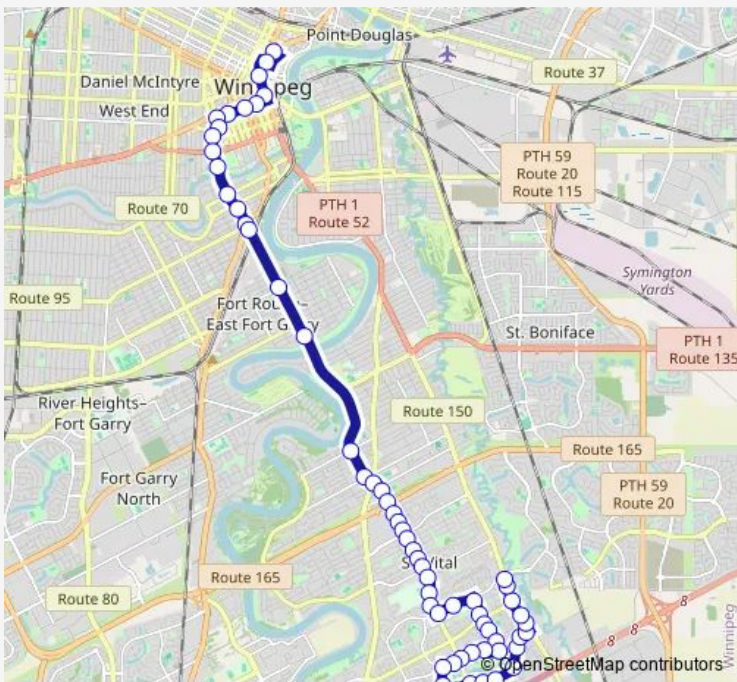

Bus 58 Dakota Express

[Go to website](#)

Direction
 Eastbound Pacific at Martha — Northbound St Anne's at Southglen
 61 stops
[Open route schedule](#)

- Eastbound Pacific at Martha
- Westbound Market at Main (Concert Hall)
- Southbound Main at Mcdermot
- Southbound Main at Pioneer
- Westbound Graham at Garry (Wpg Square)
- Westbound Graham at Donald (Canada Life Centre)
- Westbound Graham at Edmonton (Rwb)
- Westbound Graham at Vaughan (The Bay)
- Southbound Vaughan at St. Mary
- Southbound Osborne at York
- Southbound Osborne at Broadway (Legislature)
- Southbound Osborne at Granite
- Southbound Osborne at River
- Southbound Osborne at Wardlaw
- Southbound Osborne at Osborne Junction
- Southbound Osborne at Osborne Station
- Southbound Osborne at Morley
- Southbound Osborne at Montague
- Southbound Dunkirk at St. Vital
- Southbound Dunkirk at Parkville
- Southbound Dakota at St. Mary's

Route schedule
 Eastbound Pacific at Martha — Northbound St Anne's at Southglen

Monday	15:47-17:36
Tuesday	15:47-17:36
Wednesday	15:47-17:36
Thursday	15:47-17:36
Friday	15:47-17:36
Saturday	—
Sunday	—

Route info
 Direction: Eastbound Pacific at Martha
 Stops: 61
 Trip Duration: 0 hour 56 min

58 — Dakota Express

Southbound Dakota at Chesterfield

Southbound Dakota at Abinojii Mikanah

Southbound Dakota at Abinojii Mikanah South

Southbound Dakota at St. Vital Centre

Southbound Dakota at Meadowood

Southbound Dakota at Abbotsford

Saturday —

Sunday —

Route info

Direction: Eastbound Pacific at Martha

Stops: 53

Trip Duration: 0 hour 54 min

Southbound Dakota at St. Vital Centre

Southbound Dakota at Meadowood