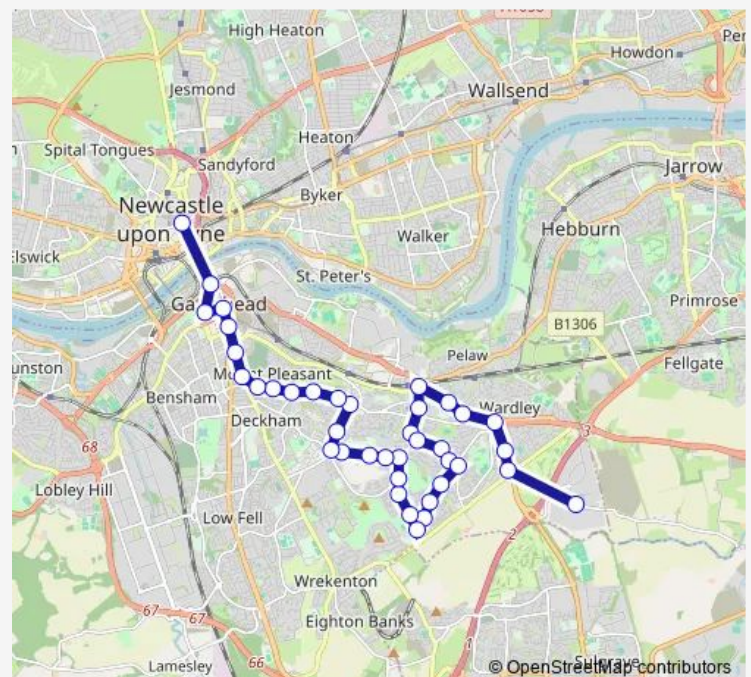

Saturday 07:26-17:40

Sunday 07:44-17:38

Route info

Direction: Monument Market Street

Stops: 43

Trip Duration: 0 hour 48 min

58 — Follingsby Amazon - Newcastle

Whitehill Drive-Laboratory

Lingey Lane-St Georges Court

Lingey Lane-Montrose Drive

New Road

Whiterose Way

Follingsby Lane

Direction

Monument Market Street — Heworth Interchange

34 stops

Friday 18:08-23:30

Saturday 20:29-23:29

Sunday 18:08-21:59

Route info

Direction: Monument Market Street

Stops: 34

Trip Duration: 0 hour 36 min

Wealcroft-Lecondale Court

Albion Street-Cresthaven

Whitehill Drive-Laboratory

Whitehills Estate

Staneway-Oakwood

Wealcroft

Route schedule

Monument Market Street — Heworth Interchange

Monday 06:54-22:59