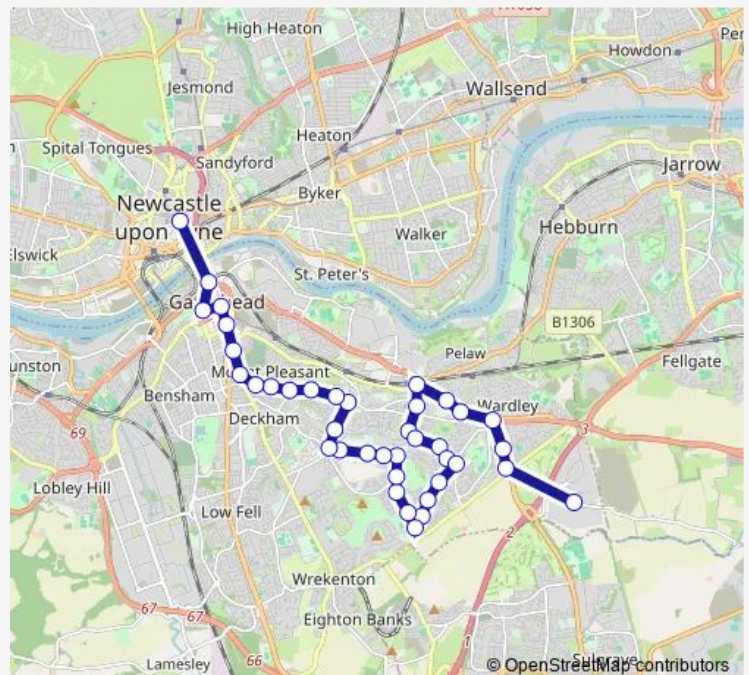

High Level Bridge North End

Wellington Street

Gateshead Interchange

Jackson Street

High Street

Old Durham Road-St Edmunds Road

Split Crow Road-Fife Street

Teviot Street

Thursday 05:30-17:55

Friday 05:30-17:55

Saturday 07:26-17:40

Sunday 07:44-17:38

Route info

Direction: Monument Market Street

Stops: 43

Trip Duration: 0 hour 49 min

Whitehill Drive-Laboratory

Whitehills Estate

Staneway-Oakwood

Wealcroft

Route schedule

Monument Market Street — Heworth Interchange

Monday 18:08-23:30

Tuesday 20:30-23:30

Route info

Direction: Monument Market Street

Stops: 34

Trip Duration: 0 hour 39 min

Wealcroft-Lecondale Court

Wealcroft-Staneway

Wealcroft-The Paddock

Leam Lane Estate Fewster Sq