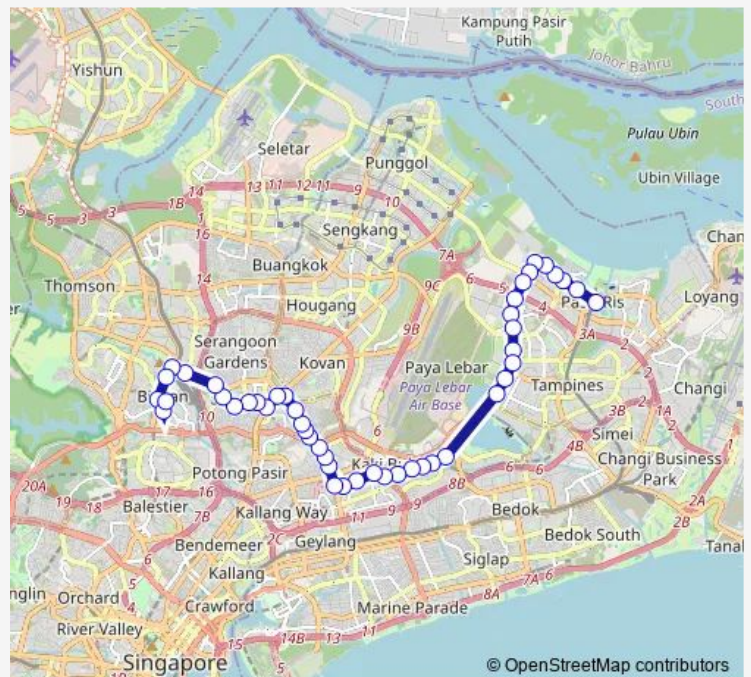

Thursday 05:30

Friday 05:30

Saturday 05:30

Sunday 05:30

Route info

Direction: Pasir Ris Int

Stops: 46

Trip Duration: 1 hour 23 min

58

BusMaps

Aft Regent Motors

HDB Cp

Traffic Police

Le Crescendo

Aft Tai Seng Stn

Asiawide Ind Bldg