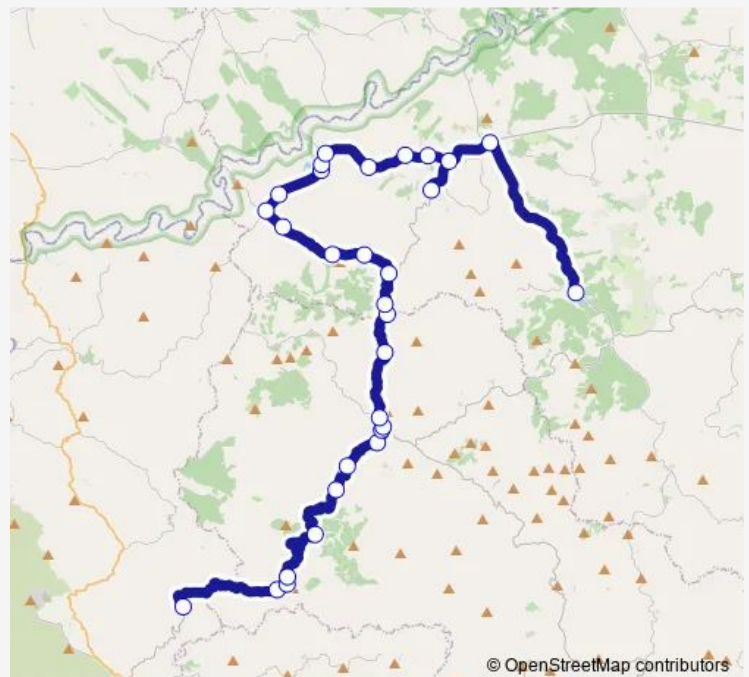

Thursday 19:15

Friday 19:15

Saturday —

Sunday —

Route info

Direction: Montes Novos

Stops: 30

Trip Duration: 1 hour 10 min

Vaqueiros — Montes Novos

Monday 06:05

Tuesday 06:05

Wednesday 06:05

Thursday 06:05

Friday 06:05

Saturday —

Sunday —

Route info

Direction: Vaqueiros

Stops: 30

Trip Duration: 1 hour 10 min

Alcarnicosa (X)

Feiteira (Centro de Convívio)

Feiteira (X Castelão)

Pulo do Cão (X)