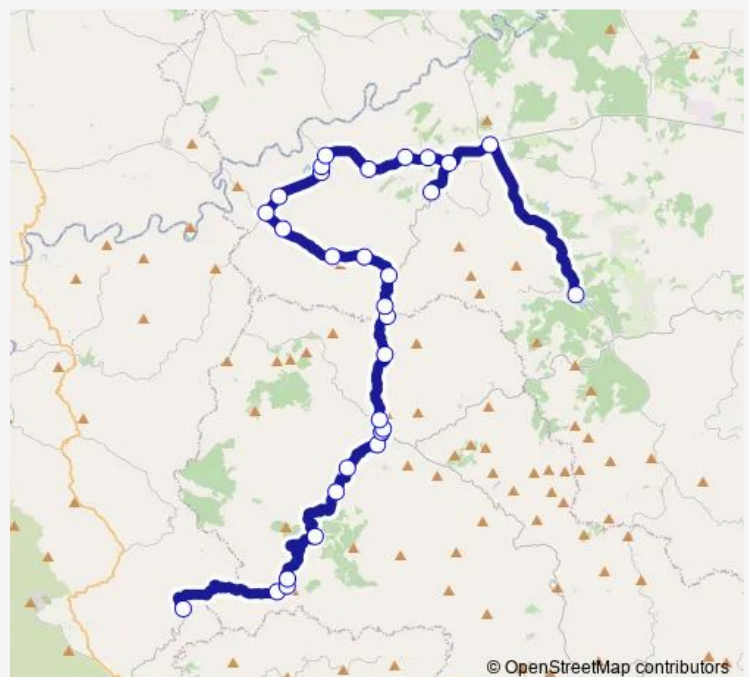

### Route schedule

Montes Novos — Vaqueiros

Monday 19:15

Tuesday 19:15

Wednesday 19:15

Thursday 19:15

Friday 19:15

Saturday —

### Route info

Direction: Montes Novos

Stops: 30

Trip Duration: 1 hour 10 min

58 — Montes Novos – Vaqueiros (por Martinlongo)

Pessegueiro (Povo)

Pessegueiro (X Casa Nova)

Tremelgo

## Route schedule

Vaqueiros — Montes Novos

Monday 06:05

Tuesday 06:05

Wednesday 06:05

Thursday 06:05

Friday 06:05

Saturday —

## Route info

Direction: Vaqueiros

Stops: 30

Trip Duration: 1 hour 10 min

Alcarnicosa (X)

Feiteira (Centro de Convívio)

Feiteira (X Castelão)

Pulo do Cão (X)