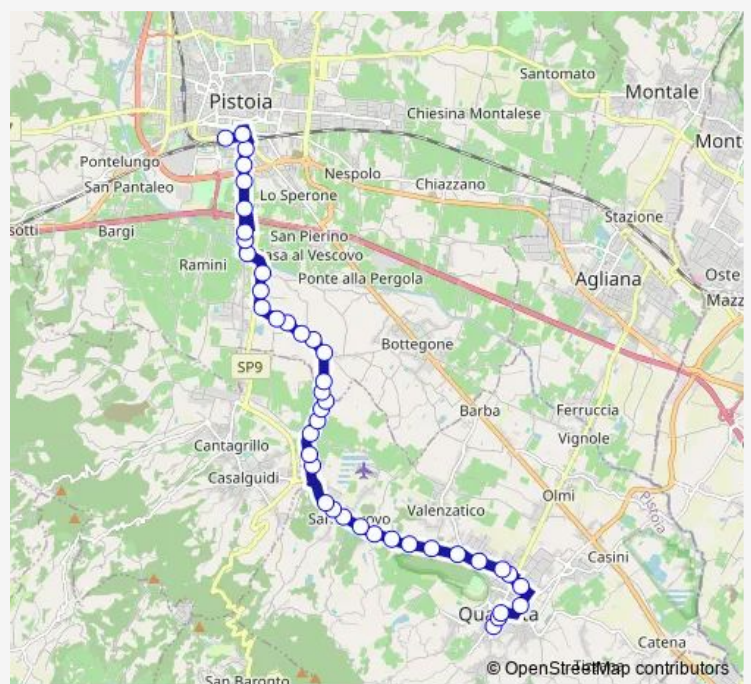

Via Rubattorno, 301

Pontassio

Via Santini, 13

Route schedule

Quarrata (Terminal) — P.Za D. Alighieri (Arrivo)

Monday 07:00-14:00

Tuesday 07:00-14:00

Wednesday 07:00-14:00

Thursday 07:00-14:00

Friday 07:00-14:00

Saturday 07:00-14:00

Sunday —

Route info

Direction: Quarrata (Terminal)

Stops: 42

Trip Duration: 0 hour 29 min

Masiano

Masiano (Via Dei Bianchi)

Bivio Vergine Dei Mei

Fornacette (Vivaio)

Fornacette

Argine Ombrone

Bonelle

Bonelle (Edicola)