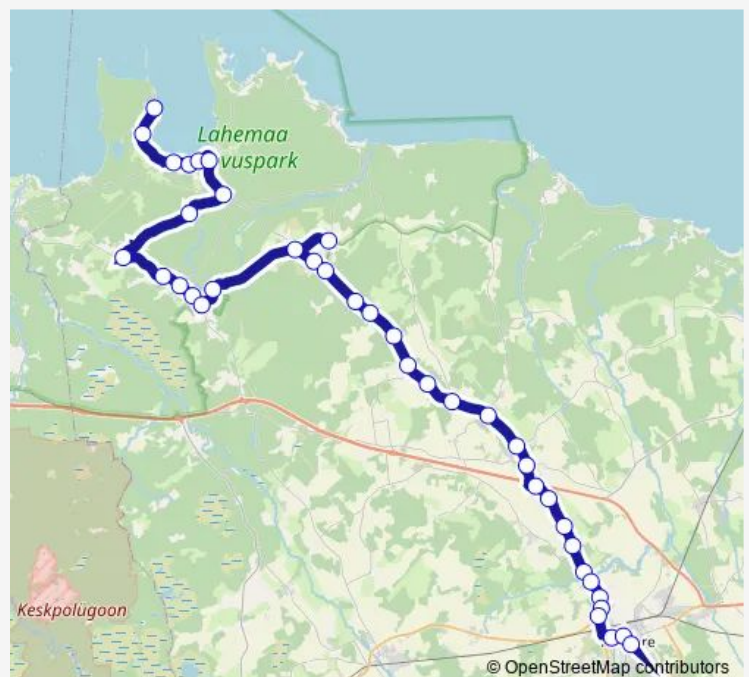

Route schedule

Käsmu — Rakvere bussijaam

Monday	06:30
Tuesday	06:30
Wednesday	06:30
Thursday	06:30
Friday	06:30
Saturday	07:35
Sunday	—

Route info

Direction: Käsmu

Stops: 39

Trip Duration: 1 hour 13 min

Salatse

Kaasiku

Potsu

Lambasaare

Marga

Haljala

Haljala tee

Kisuvere

Luha

Monday 13:10

Tuesday 13:10

Wednesday 13:10

Thursday 13:10

Friday 13:10

Saturday 13:10

Sunday —

Route info

Direction: Rakvere bussijaam

Stops: 39

Trip Duration: 1 hour 13 min

Metsanurga

Ojaäärse tee

Palmse mõis

Oruveski tee

Muie