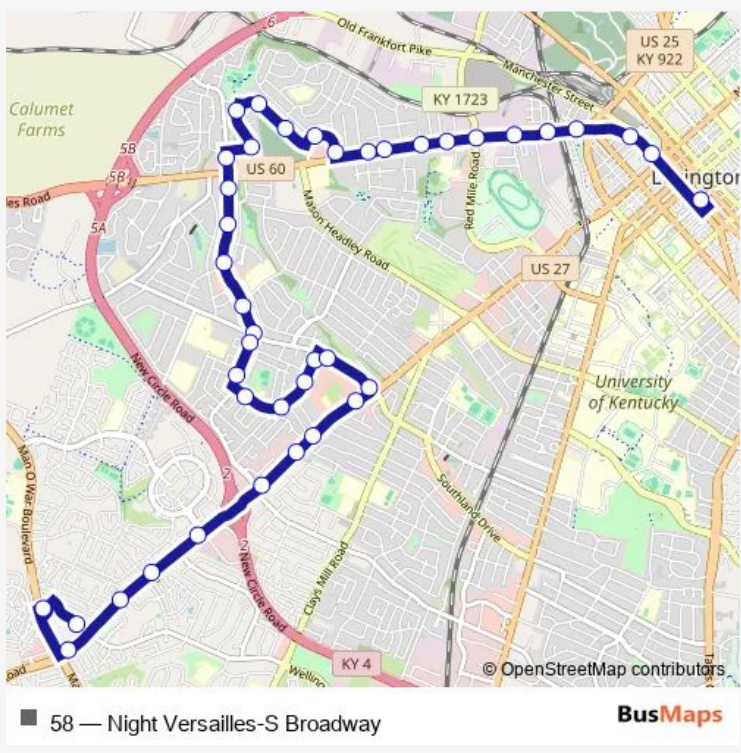

Bus 58 Night Versailles-S Broadway

[Go to website](#)

Direction
 Transit Center — Wellington Way @ Palomar Center Dr
 41 stops
[Open route schedule](#)

- Transit Center
- High @ Hyatt Regency
- High @ Jefferson
- High @ Oliver Lewis Way
- Versailles @ Robertson
- Versailles @ Bennett
- Versailles @ Forbes
- Versailles @ 1409 Outbound
- Versailles @ 1511 (Christian Towers)
- Versailles @ 1617 Outbound
- Versailles @ 1721 Outbound
- Oxford @ Versailles Outbound
- Oxford @ 1915 Outbound
- Cambridge @ 1941 Outbound
- Cambridge @ 2013 Outbound
- Village @ 1261 Outbound
- Village @ Devonport Outbound
- Alexandria @ Devonport Ob
- Alexandria @ 1565 Outbound
- Alexandria @ 1667 (Garden Side Bapt)
- Alexandria @ Darien Outbound

Route schedule
 Transit Center — Wellington Way @ Palomar Center Dr

Monday	21:30-23:30
Tuesday	21:30-23:30
Wednesday	21:30-23:30
Thursday	21:30-23:30
Friday	21:30-23:30
Saturday	21:30-23:30
Sunday	—

Route info
 Direction: Transit Center
 Stops: 41
 Trip Duration: 0 hour 30 min

Route schedule

Wellington Way @ Palomar Center Dr — Transit Center

Monday	22:02-00:02 ⁺¹
Tuesday	22:02-00:02 ⁺¹
Wednesday	22:02-00:02 ⁺¹
Thursday	22:02-00:02 ⁺¹
Friday	22:02-00:02 ⁺¹
Saturday	22:02-00:02 ⁺¹
Sunday	—

Route info

Direction: Wellington Way @ Palomar Center Dr

Stops: 21

Trip Duration: 0 hour 18 min

58 Bus time schedules and route maps are available in an offline PDF at busmaps.com. Use the busmaps.com website to see live bus times, train schedule or subway schedule, and step-by-step directions for all public transit in Lexington