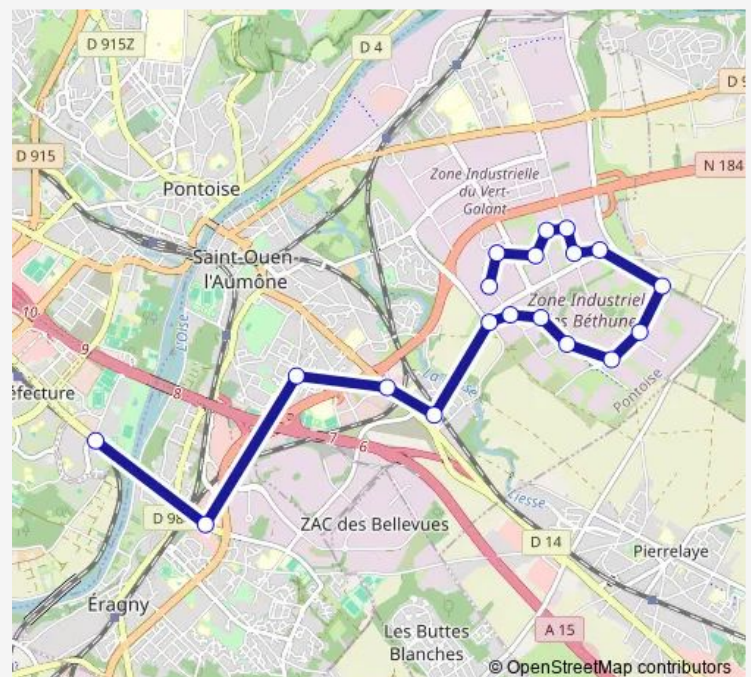

Avenue de la Mare

Route schedule

Pontoise Gare — Avenue de la Mare

Monday 06:08-15:50

Tuesday 06:08-15:50

Wednesday 06:08-15:50

Thursday 06:08-15:50

Friday 06:08-15:50

Saturday —

Sunday —

Route info

Direction: Pontoise Gare

Stops: 21

Trip Duration: 0 hour 31 min

Direction

Pontoise Gare — Equerre

21 stops

[Open route schedule](#)

Pontoise Gare

Avenue du Premier Dragon

Lycée Kastler

Gare De Cergy Prefecture

Préfecture Rer

Louis Delage

Route info

Direction: Pontoise Gare

Stops: 21

Trip Duration: 0 hour 35 min

Direction

Avenue de la Mare — Préfecture Rer

17 stops

[Open route schedule](#)