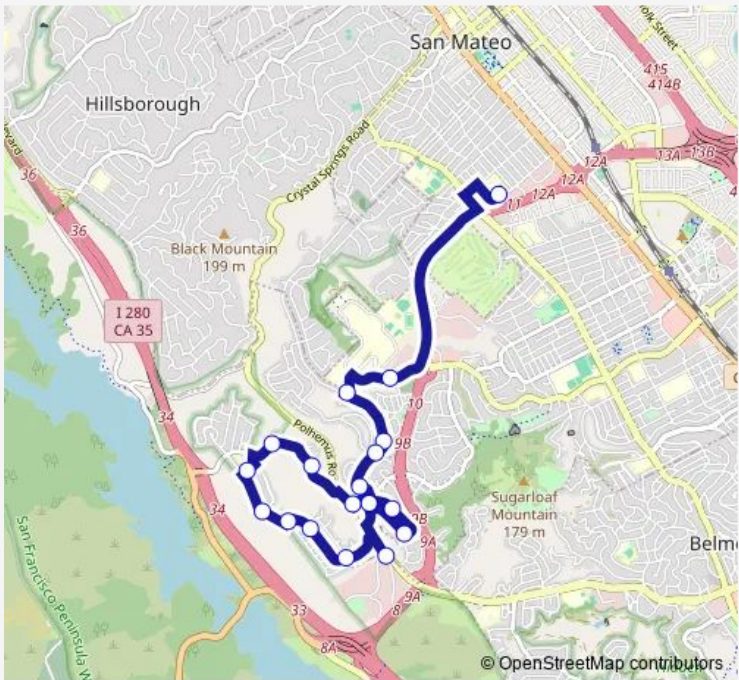

Bus 58 Borel School - Polhemus/Paul Scannell

[Go to website](#)

Direction
 Polhemus Rd & Tower Rd — Barneson Ave & Rhus St
 17 stops
[Open route schedule](#)

- Polhemus Rd & Tower Rd
- Kings Ln & Queens Ln
- 2053 Queens Ln
- Timberlane Way & Kings Ln
- Ticonderoga Dr & Cobblehill Pl
- Ticonderoga Dr & Lexington Ave
- Lexington Ave & Yorktown Rd
- Newport St & Lexington Ave
- Bunker Hill Dr & Lundy Ln
- Bunker Hill Dr & Bennington Dr
- Polhemus Rd & De Anza Blvd
- Parrott Dr & De Anza Blvd
- Parrott Dr & Charing Cross Rd
- Parrott Dr & Londonderry Dr
- CSM Dr & Parrott Dr
- W Hillsdale Blvd & Clearview Way
- Barneson Ave & Rhus St

Route schedule
 Polhemus Rd & Tower Rd — Barneson Ave & Rhus St

Monday	07:31
Tuesday	07:31
Wednesday	07:31
Thursday	07:31
Friday	07:31
Saturday	—
Sunday	—

Route info
 Direction: Polhemus Rd & Tower Rd
 Stops: 17
 Trip Duration: 0 hour 29 min

Direction

Borel MS-Borel Ave Bay 3 — Polhemus Rd & Tower Rd

18 stops

[Open route schedule](#)

Borel MS-Borel Ave Bay 3

W Hillsdale Blvd & Clearview Way

CSM Dr & Parrott Dr

Parrott Dr & Londonderry Dr

Monday 15:15

Tuesday 15:15

Wednesday 14:20

Thursday 15:15

Friday 14:20

Saturday —

Sunday —

Route info