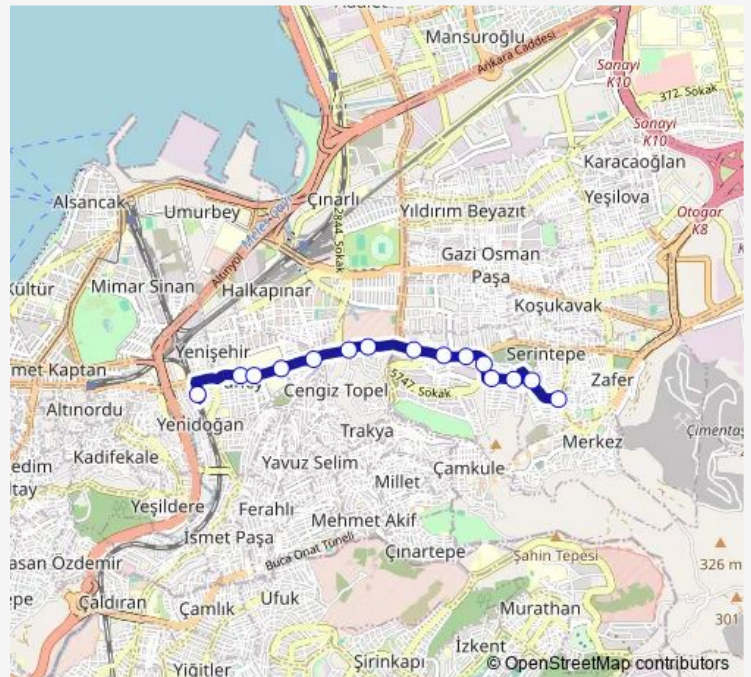

Tuesday 06:10-19:10

Wednesday 06:10-19:10

Thursday 06:10-19:10

Friday 06:10-19:10

Saturday —

Sunday —

Route info

Direction: Kandere

Stops: 15

Trip Duration: 0 hour 27 min

58 — Kandere - Kemer Aktarma Merkezi

BusMaps

Direction

Kemer Aktarma Merkezi — Kandere

15 stops

[Open route schedule](#)