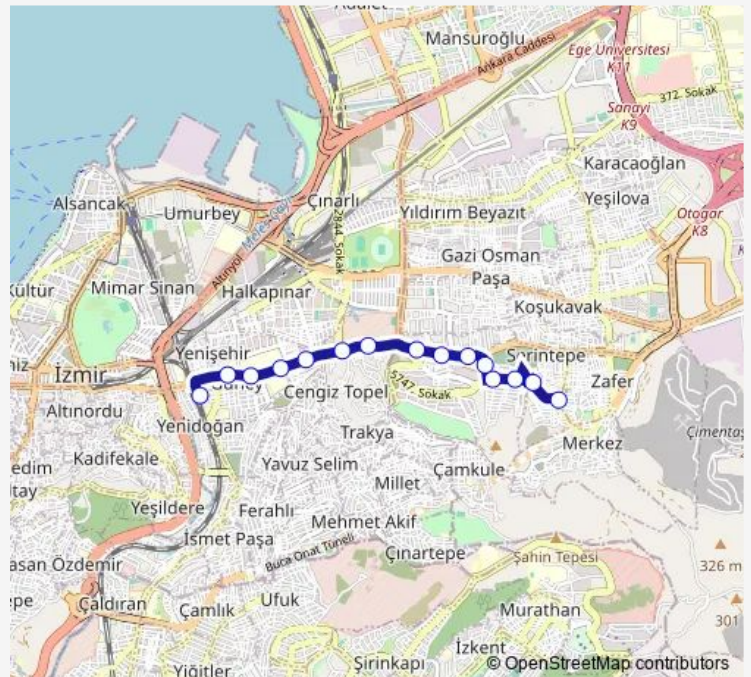

Tuesday 06:35-19:45

Wednesday 06:35-19:45

Thursday 06:35-19:45

Friday 06:35-19:45

Saturday —

Sunday —

Route info

Direction: Kemer Aktarma Merkezi

Stops: 15

Trip Duration: 0 hour 26 min

58 — Kandere - Kemer Aktarma Merkezi

Direction

Kandere — Kemer Aktarma Merkezi

15 stops

[Open route schedule](#)

Kandere

Monday 06:10-19:10

Tuesday 06:10-19:10

Wednesday 06:10-19:10

Thursday 06:10-19:10

Friday 06:10-19:10

Saturday —

Sunday —

Route info