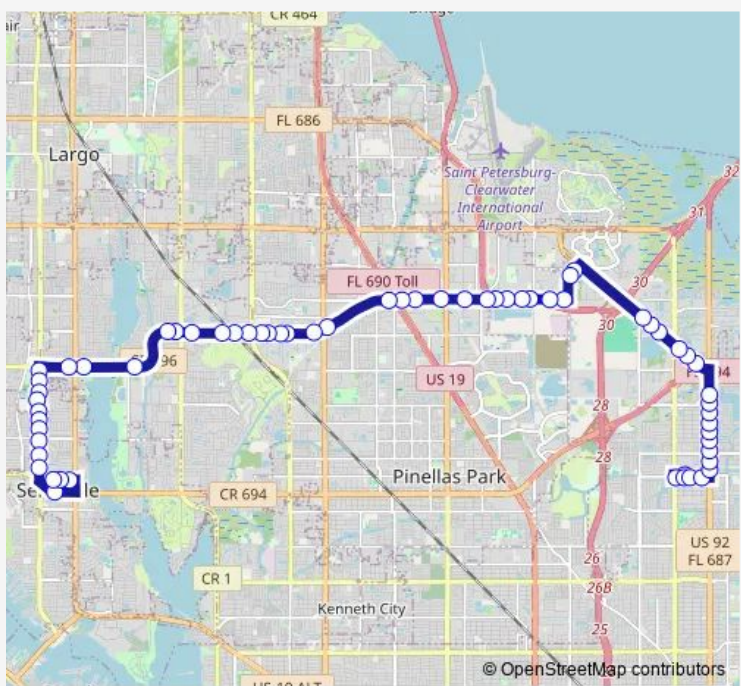

Bus 58 Gateway Mall/Seminole Mall

[Go to website](#)

Direction
 Seminole Mall — Gateway Mall - Shelter - 1
 52 stops
[Open route schedule](#)

- Seminole Mall
- 113th ST + Park Blvd
- 113th ST + 7849
- 113th ST + 82nd Ave
- 113th ST + 86th Ave
- 113th ST + 8793
- 113th ST + 90th Ave
- 113th ST + Golden Ridge Dr
- 113th ST + 9589
- 113th ST + 9901
- 102nd AVE + #11200
- 102nd AVE + 110th Way
- 102nd AVE + Seminole Blvd
- 102nd AVE + Seminole Blvd
- 102nd AVE + 9700
- Bryan Dairy RD + Starkey Rd
- Bryan Dairy RD + Meadowbrook Dr
- Bryan Dairy RD + 8250
- Bryan Dairy RD + 8040
- Bryan Dairy RD + Belcher Rd
- Bryan Dairy RD + 76th Ct

Route schedule
 Seminole Mall — Gateway Mall - Shelter - 1

Monday	05:35-20:20
Tuesday	05:35-20:20
Wednesday	05:35-20:20
Thursday	05:35-20:20
Friday	05:35-20:20
Saturday	—
Sunday	—

Route info
 Direction: Seminole Mall
 Stops: 52
 Trip Duration: 0 hour 39 min

58 — Gateway Mall/Seminole Mall **BusMaps**

Bryan Dairy RD + #7300

Bryan Dairy RD + 72nd St

Bryan Dairy RD + Endeavor Way

Bryan Dairy RD + Grover Pl

Bryan Dairy RD + 66th St

118th AVE + US 19

118th AVE + 5400

118th AVE + 5218

118th AVE + 52nd St

118th AVE N + 49th ST N

118th AVE N + 47th ST N

118th AVE N + 40th ST N

118th AVE N + 31st CT N

28th ST N + 118th AVE N

Roosevelt Blvd + 28th ST N