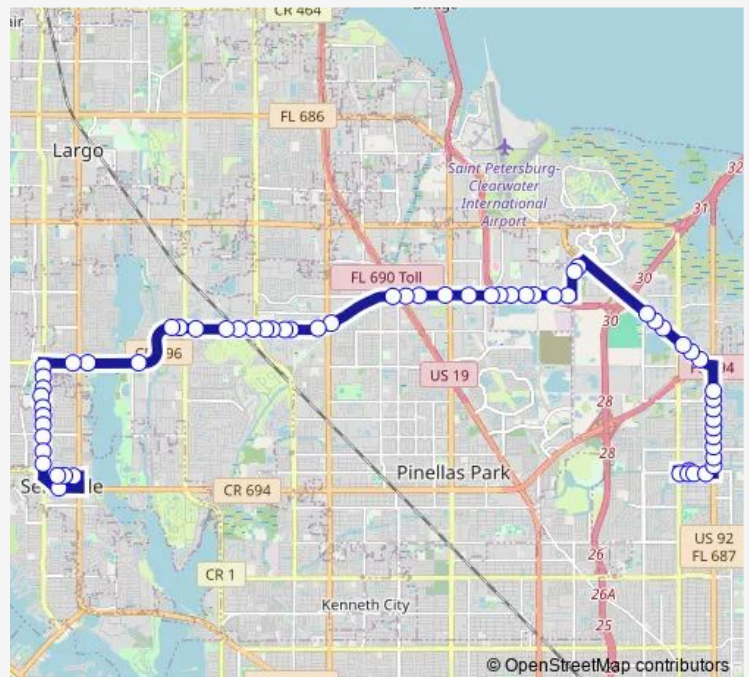

Bryan Dairy RD + 8040

Bryan Dairy RD + Belcher Rd

Bryan Dairy RD + 76th Ct

Route schedule

Seminole Mall — Gateway Mall - Shelter - 1

Monday 05:35-20:20

Tuesday 05:35-20:20

Wednesday 05:35-20:20

Thursday 05:35-20:20

Friday 05:35-20:20

Saturday —

Sunday —

Route info

Direction: Seminole Mall

Stops: 52

Trip Duration: 0 hour 39 min

58 — Gateway Mall/Seminole Mall

Bryan Dairy RD + #7300

Bryan Dairy RD + 72nd St

Bryan Dairy RD + Endeavor Way

Bryan Dairy RD + Grover Pl

Bryan Dairy RD + 66th St

118th AVE + US 19

118th AVE + 5400

118th AVE + 5218

118th AVE + 52nd St

118th AVE N + 49th ST N

118th AVE N + 47th ST N

118th AVE N + 40th ST N

118th AVE N + 31st CT N

28th ST N + 118th AVE N

Roosevelt Blvd + 28th ST N