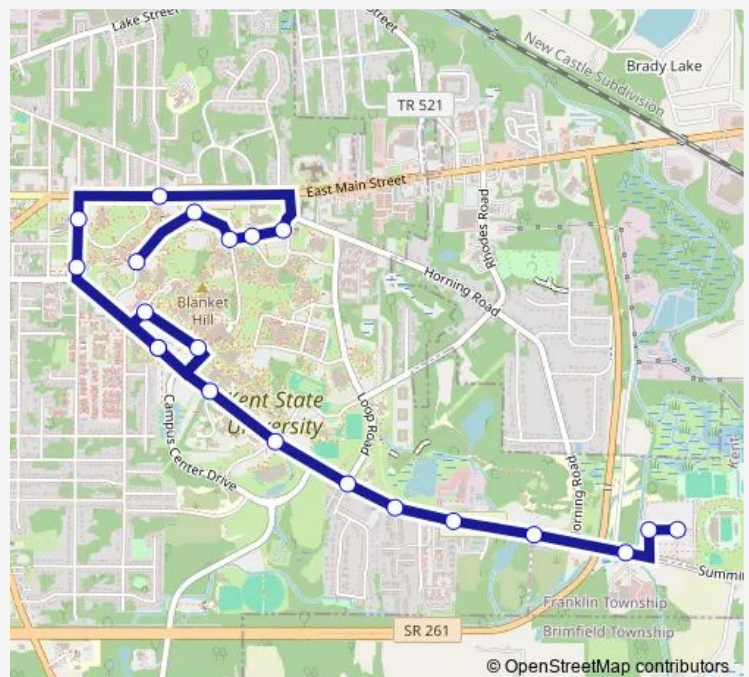

Wednesday 05:40-23:08

Thursday 05:40-23:08

Friday 05:40-23:08

Saturday —

Sunday —

Route info

Direction: KSU Terrace AND CTR FOR VIS Arts

Stops: 21

Trip Duration: 0 hour 22 min

58 — Front Campus/Summit East

Direction

KSU DIX Stadium 2 — KSU Terrace AND CTR FOR VIS Arts

12 stops

[Open route schedule](#)

KSU DIX Stadium 2

KSU DIX Stadium 3

KSU DIX Stadium 4

Summit East Lot

KSU Summit AND Townhomes Wb

KSU Summit AND Whitehall Terrace Wb

KEN Summit AND Loop Wb

KSU Summit AND Intramural Fields Wb

KSU Summit & Science Wb

KSU Student Center

Friday 05:33-22:54

Saturday —

Sunday —

Route info

Direction: KSU DIX Stadium 2

Stops: 12

Trip Duration: 0 hour 14 min

58 Bus time schedules and route maps are available in an offline PDF at busmaps.com. Use the busmaps.com website to see live bus times, train schedule or subway schedule, and step-by-step directions for all public transit in Ravenna