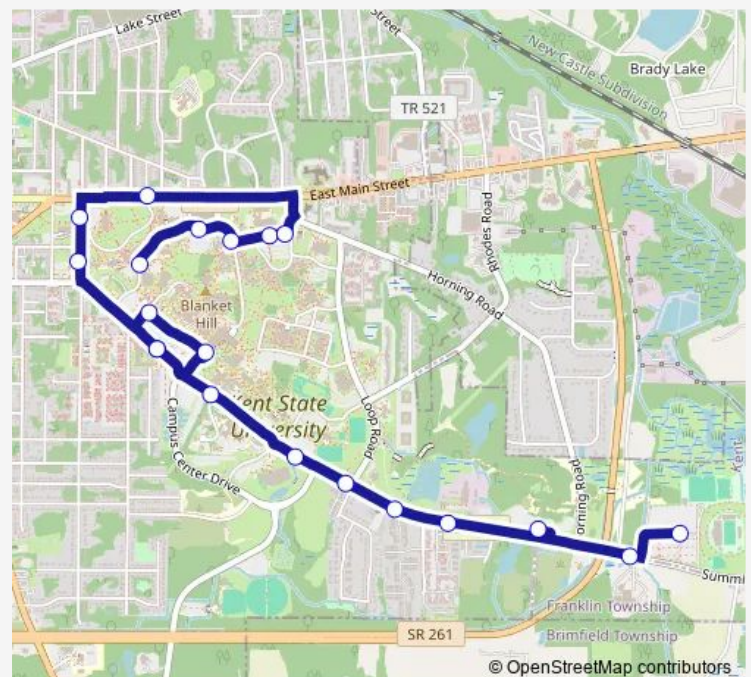

Friday 05:40-22:20

Saturday —

Sunday —

Route info

Direction: Center FOR Visual Arts

Stops: 20

Trip Duration: 0 hour 21 min

58 — Summit East/Front Campus

Direction

DIX Stadium 2 — Center FOR Visual Arts

11 stops

[Open route schedule](#)

DIX Stadium 2

DIX Stadium 4

Summit East

Summit & Townhomes Wb

Summit & Whitehall Terrace Wb

Summit & Loop Wb

Summit & E Campus CTR Wb

Summit & Math/Science Wb

Student Center

Bowman Hall

Center FOR Visual Arts

Route schedule

Route info

Direction: DIX Stadium 2

Stops: 11

Trip Duration: 0 hour 12 min

58 Bus time schedules and route maps are available in an offline PDF at busmaps.com. Use the busmaps.com website to see live bus times, train schedule or subway schedule, and step-by-step directions for all public transit in Ravenna