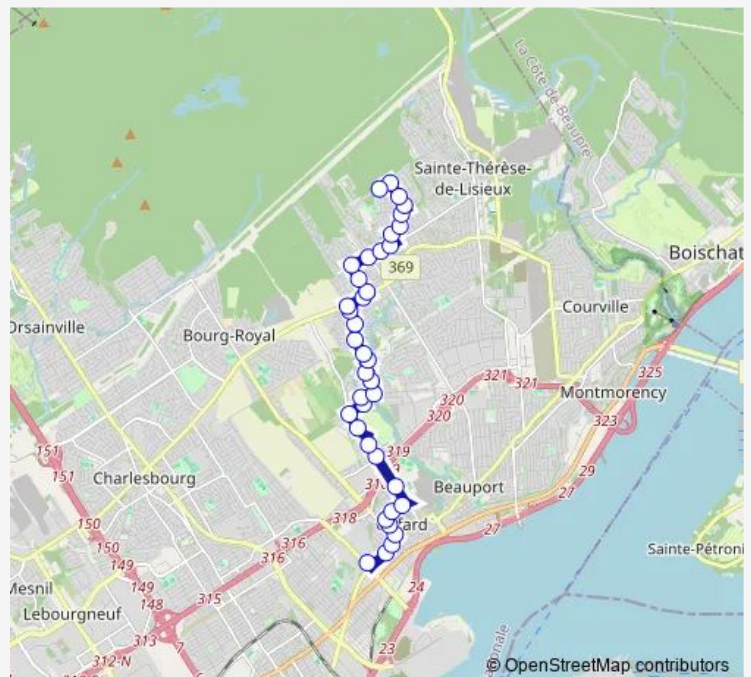

### Route schedule

T. Beauport/3326 — Cambert/3279

Monday	06:59-23:44
Tuesday	06:59-23:44
Wednesday	06:59-23:44
Thursday	06:59-23:44
Friday	06:59-23:44
Saturday	07:32-23:31
Sunday	07:32-23:31

### Route info

Direction: T. Beauport/3326

Stops: 38

Trip Duration: 0 hour 27 min

De Montherlant

J.-Froissart

Louis-XIV/5464

Glinel

## Direction

Cambert/3280 — T. Beauport/2550

38 stops

[Open route schedule](#)

Cambert/3280

du Villonet

Caplet

du Hoggar

## Route info

Direction: Cambert/3280

Stops: 38

Trip Duration: 0 hour 22 min

B.-Lamontagne

J.-Le Sueur

A.-Chrétien

Clemenceau