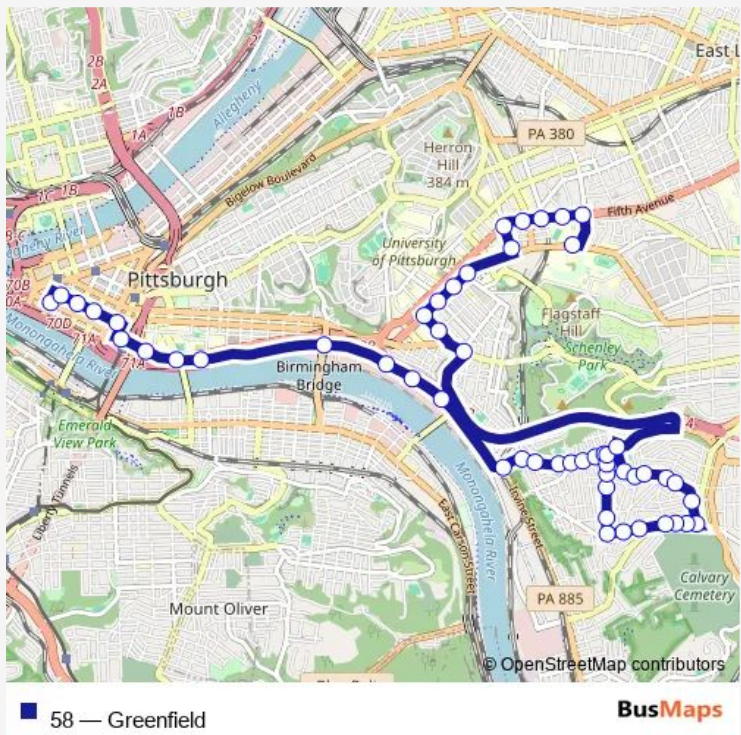

Bus 58 Greenfield

[Go to website](#)

Direction
 Blvd OF Allies + Stanwix St — FORBES AVE + MOREWOOD AVE FS (CARNEGIE MELLON)
 53 stops
[Open route schedule](#)

- Blvd OF Allies + Stanwix St
- Fourth AVE + PPG Entrance
- FOURTH AVE + WOOD
- FOURTH AVE + SMITHFIELD
- FOURTH AVE + GRANT FS
- SECOND AVE + B ST
- SECOND AVE + ALLEGHENY COUNTY JAIL
- SECOND AVE +S 10TH ST BRIDGE
- SECOND AVE + SECOND AVE PARKING PL (#1250)
- SECOND AVE + BRADY
- SECOND AVE + TECHNOLOGY DR
- Second Avenue + PGH Tech CTR (Middle Access Road)
- SECOND AVE + BATES FS
- GREENFIELD AVE AT IRVINE ST
- GREENFIELD AVE + SYLVAN
- Greenfield Ave+ 322
- GREENFIELD AVE + HAYWORTH
- GREENFIELD AVE + KEARCHER
- GREENFIELD AVE + LYDIA
- GREENFIELD AVE + HOOSAC
- GREENFIELD AVE + WINTERBURN

Route schedule
 Blvd OF Allies + Stanwix St — FORBES AVE + MOREWOOD AVE FS (CARNEGIE MELLON)

Monday	05:41-21:45
Tuesday	05:41-21:45
Wednesday	05:41-21:45
Thursday	05:41-21:45
Friday	05:41-21:45
Saturday	06:30-23:00
Sunday	07:55-19:55

Route info
 Direction: Blvd OF Allies + Stanwix St
 Stops: 53
 Trip Duration: 0 hour 38 min

GREENFIELD AVE + BLANTON ST STEPS

GREENFIELD AVE + MCCASLIN

GREENFIELD AVE + GRAPHIC

GREENFIELD AVE + FRANK (#912)

Saturday 05:57-22:28

Sunday 07:22-19:21

Route info

Direction: FORBES AVE + MOREWOOD AVE FS (CARNEGIE MELLON)

Stops: 49

Trip Duration: 0 hour 42 min

Greenfield AVE + Loretta

Greenfield AVE + Windsor Fs