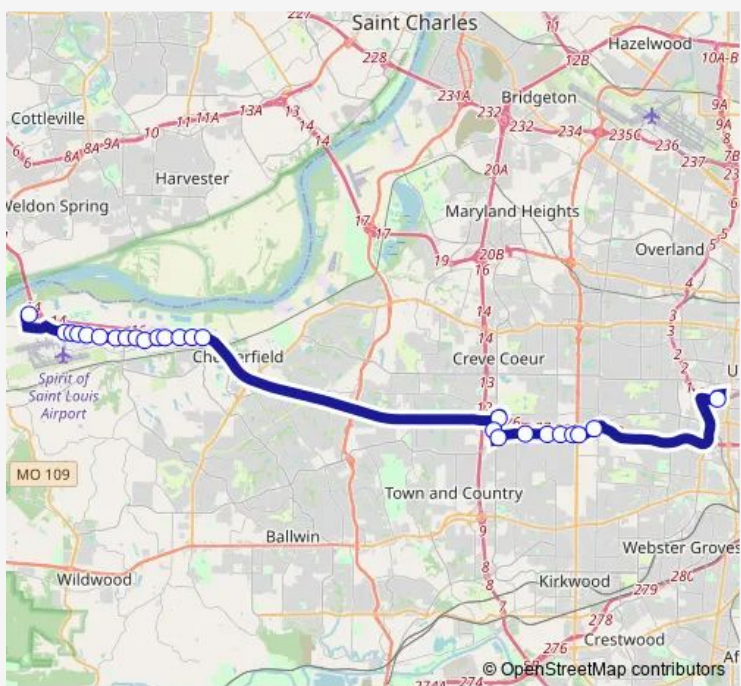

Bus 58 Chesterfield Valley

[Go to website](#)

Direction
 ST Louis Premium Outlets — Clayton Transit Center
 25 stops
[Open route schedule](#)

- ST Louis Premium Outlets
- Chestrfd Airport @ Spirit OF ST Louis Eb
- Chesterfield Airport @ Spirit Commerce Eb
- Chesterfield Airport @ Crown Industrial Court Eb
- Chesterfield Airport @ Goddard Eb
- Chesterfield Airport @ Spirit Eb
- Chesterfield Airport @ Chesterfield Industrial Eb
- Chesterfield Airport @ Long Eb
- Chesterfield Airport @ Valley Center Eb
- 410 THF Blvd Eb
- Chesterfield Airport @ RHL Eb
- Chesterfield Airport @ Boones Crossing Eb
- Chesterfield Airport @ Chesterfield Commons Eb
- Chesterfield Airport @ Chesterfield Commons East Eb
- 16824 Chesterfield Airport Eb
- Ballas Transit Center
- Missouri Baptist Hospital Loop
- Clayton @ Ballas Eb
- Clayton @ Devondale Eb
- Clayton @ Geyer Eb
- Clayton @ Huntleigh Downs Eb

Route schedule
 ST Louis Premium Outlets — Clayton Transit Center

Monday	06:09-22:46
Tuesday	06:09-22:46
Wednesday	06:09-22:46
Thursday	06:09-22:46
Friday	06:09-22:46
Saturday	07:18-21:18
Sunday	07:18-21:18

Route info
 Direction: ST Louis Premium Outlets
 Stops: 25
 Trip Duration: 0 hour 40 min

58 — Chesterfield Valley **BusMaps**

Clayton @ Plaza Frontenac Eb

Clayton @ Lindbergh Eb

Clayton @ Warson Eb

Clayton Transit Center

Direction

Clayton Transit Center — ST Louis Premium Outlets

12 stops

[Open route schedule](#)

Clayton Transit Center

Central @ Shaw Park Sb

Clayton @ Warson Wb

Clayton @ Schnucks Ladue Wb