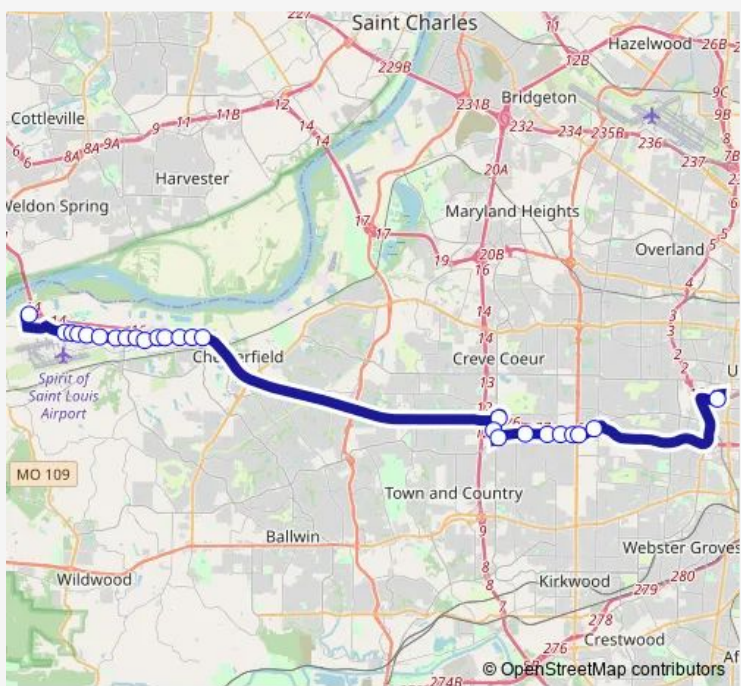

Bus 58 Chesterfield Valley

[Go to website](#)

Direction
 ST Louis Premium Outlets — Clayton Transit Center
 25 stops
[Open route schedule](#)

- ST Louis Premium Outlets
- Chestrfd Airport @ Spirit OF ST Louis Eb
- Chesterfield Airport @ Spirit Commerce Eb
- Chesterfield Airport @ Crown Industrial Court Eb
- Chesterfield Airport @ Goddard Eb
- Chesterfield Airport @ Spirit Eb
- Chesterfield Airport @ Chesterfield Industrial Eb
- Chesterfield Airport @ Long Eb
- Chesterfield Airport @ Valley Center Eb
- 410 THF Blvd Eb
- Chesterfield Airport @ RHL Eb
- Chesterfield Airport @ Boones Crossing Eb
- Chesterfield Airport @ Chesterfield Commons Eb
- Chesterfield Airport @ Chesterfield Commons East Eb
- 16824 Chesterfield Airport Eb
- Ballas Transit Center
- Missouri Baptist Hospital Loop
- Clayton @ Ballas Eb
- Clayton @ Devondale Eb
- Clayton @ Geyer Eb
- Clayton @ Huntleigh Downs Eb

Route schedule
 ST Louis Premium Outlets — Clayton Transit Center

Monday	06:09-22:46
Tuesday	06:09-22:46
Wednesday	06:09-22:46
Thursday	06:09-22:46
Friday	06:09-22:46
Saturday	07:18-21:18
Sunday	07:18-21:18

Route info
 Direction: ST Louis Premium Outlets
 Stops: 25
 Trip Duration: 0 hour 40 min

58 — Chesterfield Valley **BusMaps**

Clayton @ Plaza Frontenac Eb

Clayton @ Lindbergh Eb

Clayton @ Warson Eb

Clayton Transit Center

Direction

Clayton Transit Center — ST Louis Premium Outlets

12 stops

[Open route schedule](#)

Clayton Transit Center

Central @ Shaw Park Sb

Clayton @ Warson Wb

Clayton @ Schnucks Ladue Wb