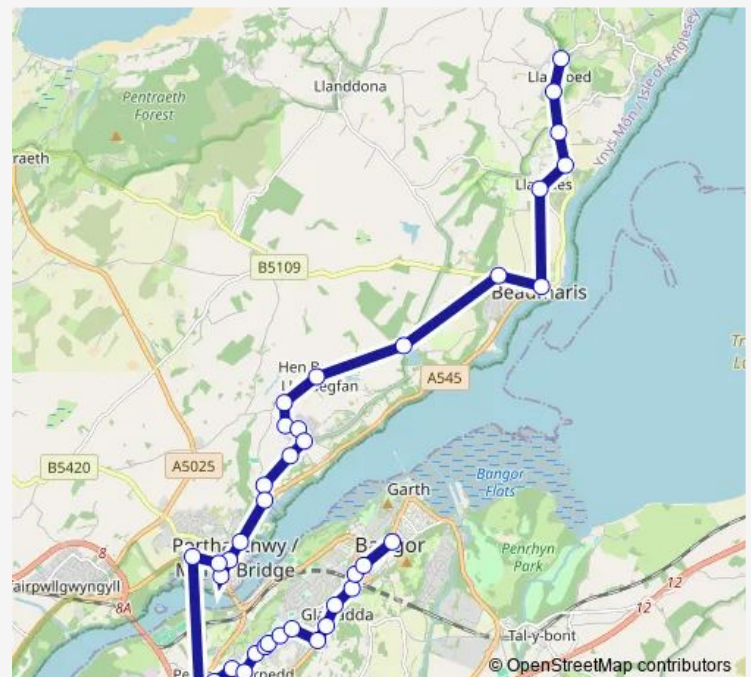

Menai Bridge Cemetery

### Route schedule

Pont y Rhyd — Bangor Bus Station Stand D

Monday 09:45-22:05

Tuesday 09:45-22:05

Wednesday 09:45-22:05

Thursday 09:45-22:05

Friday 09:45-22:05

Saturday 09:45-22:05

### Route info

Direction: Pont y Rhyd

Stops: 36

Trip Duration: 0 hour 53 min

■ 58 — Bangor - Llangoed

Lon Treborth

Ysgol y Faenol

Goleufryn