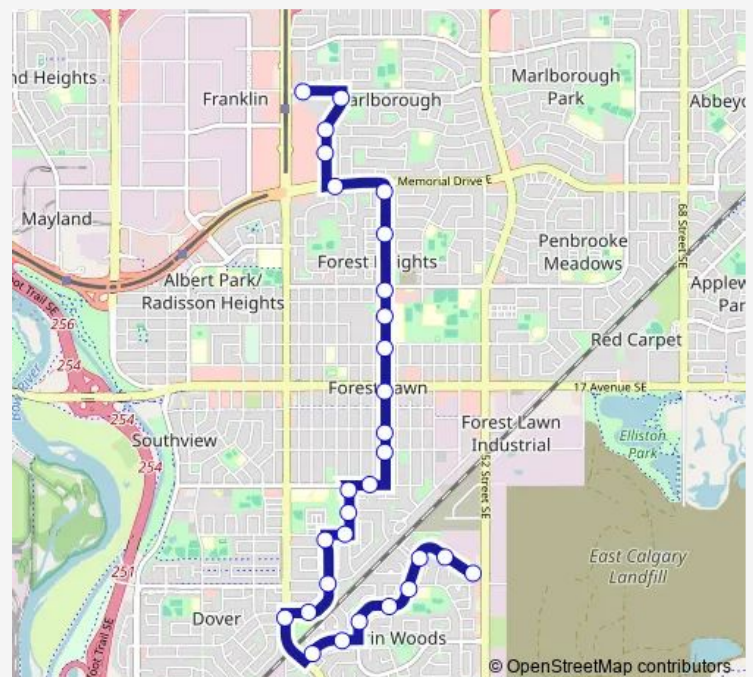

WB Dover Ridge DR @ Dover Meadow CL Se

SB 36 ST SE @ Dover Ridge Dr

### Route schedule

Marlborough LRT Station (EB Marlborough Dr) — EB Erin Woods DR @ 52 ST Se

|           |                           |
|-----------|---------------------------|
| Monday    | 05:10-00:25 <sup>+1</sup> |
| Tuesday   | 05:10-00:25 <sup>+1</sup> |
| Wednesday | 05:10-00:25 <sup>+1</sup> |
| Thursday  | 05:10-00:25 <sup>+1</sup> |
| Friday    | 05:10-00:25 <sup>+1</sup> |
| Saturday  | 05:12-00:35 <sup>+1</sup> |
| Sunday    | 05:12-00:35 <sup>+1</sup> |

### Route info

Direction: Marlborough LRT Station (EB Marlborough Dr)

Stops: 29

Trip Duration: 0 hour 24 min

58 — Erin Woods/44 St Se

EB Erin Woods BV @ 36 ST Se

EB Erin Woods BV @ Erin Woods PL Se

NB Erin Woods DR @ Erin Park CL Se