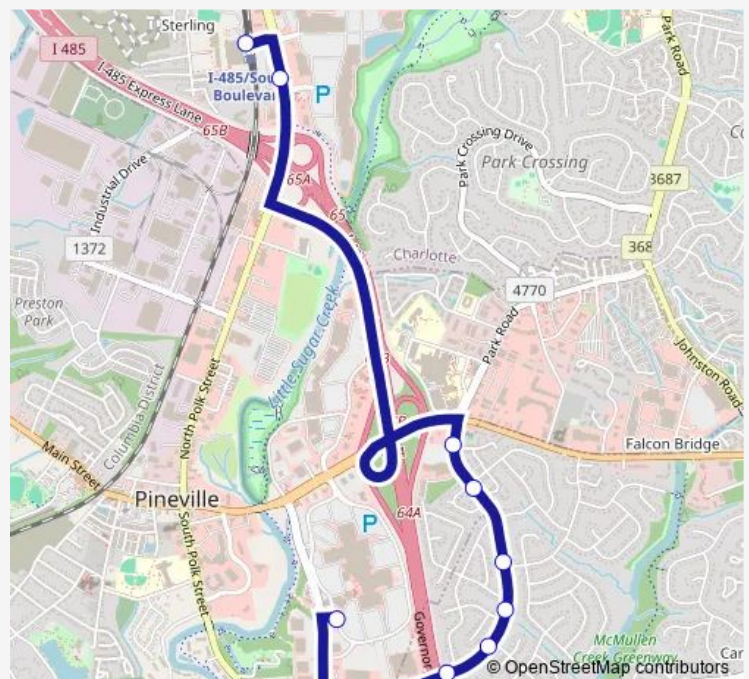

Carolina Place Mall

Route schedule

I-485 Station — Carolina Place Mall

Monday 07:12-22:55

Tuesday 07:12-22:55

Wednesday 07:12-22:55

Thursday 07:12-22:55

Friday 07:12-22:55

Saturday 07:12-22:55

Sunday 08:02-20:02

Route info

Direction: I-485 Station

Stops: 11

Trip Duration: 0 hour 11 min

■ 58 — Pineville

Direction

Carolina Place Mall — I-485 Station

8 stops

[Open route schedule](#)

Carolina Place Mall

Carolina Place Pkwy & Pineville-Matthews Rd

Pineville-Matthews Rd & Polk St

Polk St & Pineville-Matthews Rd

Polk St @ 400

Polk St & Morrow Ave

Pineville Rd & Industrial Dr

I-485 Station

Route schedule

Carolina Place Mall — I-485 Station

Monday	07:23-23:05
Tuesday	07:23-23:05
Wednesday	07:23-23:05
Thursday	07:23-23:05
Friday	07:23-23:05
Saturday	07:23-23:05
Sunday	08:15-20:15