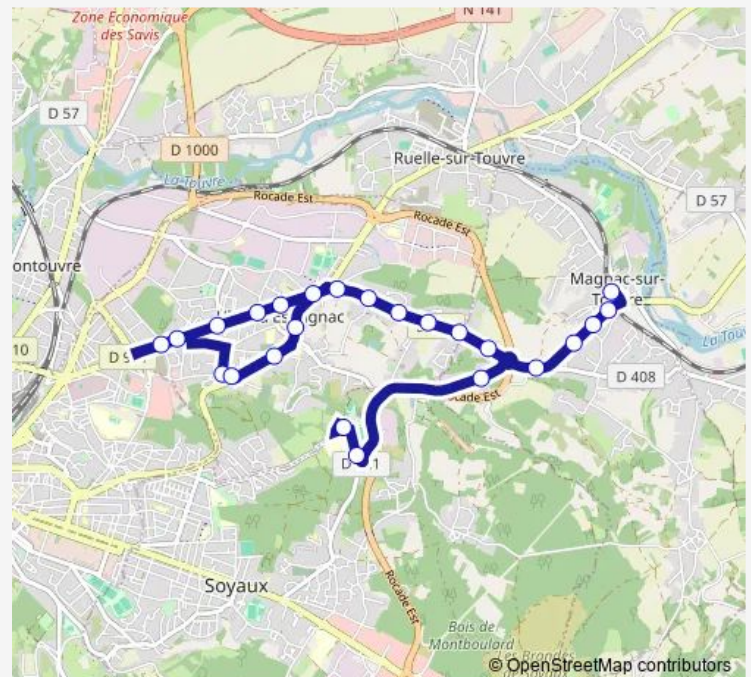

Mitterrand

Monument

Champs Vieux

Route schedule

Soyaux Mendès-France — Magnac Mairie

Monday	17:05
Tuesday	17:05
Wednesday	13:15
Thursday	17:05
Friday	17:05
Saturday	—
Sunday	—

Route info

Direction: Soyaux Mendès-France

Stops: 24

Trip Duration: 0 hour 26 min

58 — Ligne 58

BusMaps

Bouchaudière

Les Granges

Magnac Mairie

Direction

Magnac Mairie — Soyaux Mendès-France

24 stops

[Open route schedule](#)

Magnac Mairie

Les Granges

Bouchaudière

Champs Vieux

Monument

Thursday 07:30

Friday 07:30

Saturday —

Sunday —

Route info

Direction: Magnac Mairie

Stops: 24

Trip Duration: 0 hour 30 min