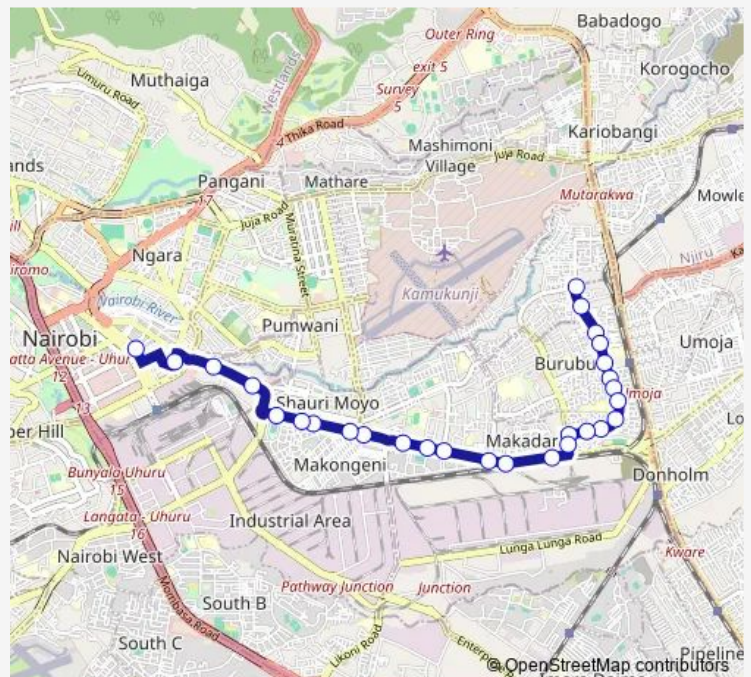

Thursday 06:00

Friday 06:00

Saturday 06:00

Sunday 06:00

Route info

Direction: Buru Roundabout

Stops: 28

Trip Duration: 0 hour 29 min

58 — Ambassadeur-Jogoo Road-Buruburu

Maziwa

Kaloleni

City Stadium

Nacico

Country Bus

Otc

Kencom/Ambassadeur

Direction

Kencom/Ambassadeur — Buru Roundabout

28 stops

[Open route schedule](#)

Kencom/Ambassadeur

Nacico

City Stadium

Shauri Moyo

Tuesday 06:00

Wednesday 06:00

Thursday 06:00

Friday 06:00

Saturday 06:00

Sunday 06:00

Route info

Direction: Kencom/Ambassadeur