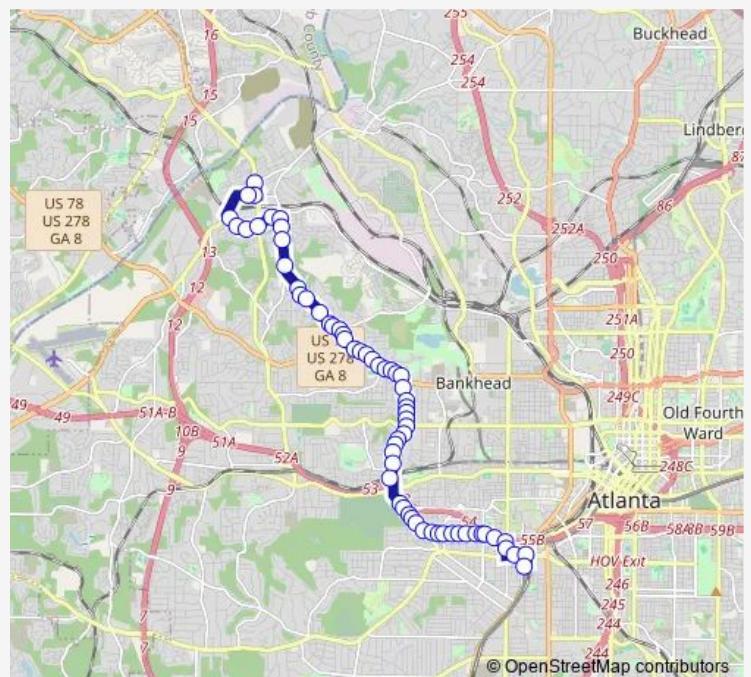

Thursday 04:31-08:18

Friday 04:31-08:18

Saturday —

Sunday —

Route info

Direction: JAMES JACKSON PKWY @ BOLTON RD

Stops: 69

Trip Duration: 0 hour 39 min

58 — Hollywood Road / Lucile Avenue

Hollywood RD NW @ Brooks AVE Nw

Hollywood RD NW @ Grand AVE Nw

Hollywood RD NW @ Hollywood DR Nw

Hollywood RD NW @ Mildred PL Nw

Hollywood RD NW @ Cato ST Nw

Hollywood RD NW @ Sumlin AVE Nw