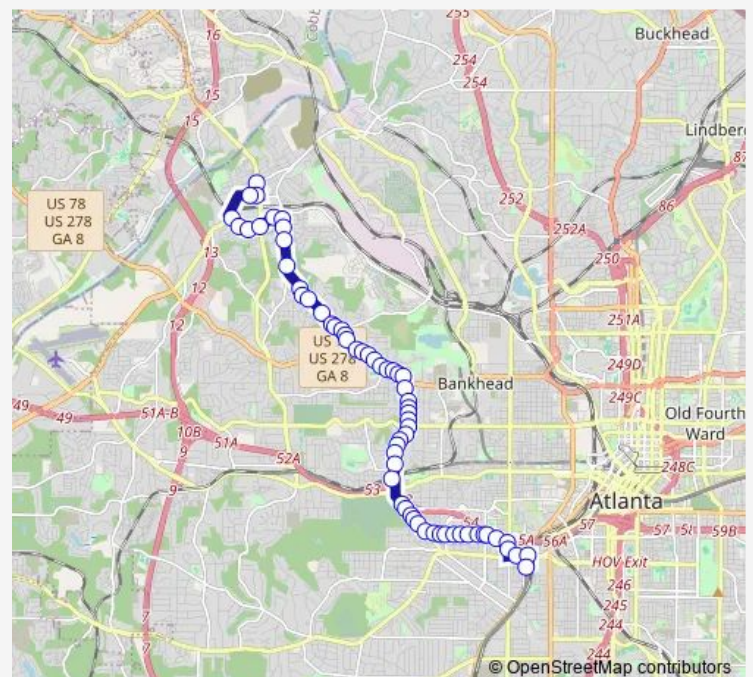

### Route schedule

James Jackson Pkwy @ Bolton Rd — West END Station

Monday 04:31-08:18

Tuesday 04:31-08:18

Wednesday 04:31-08:18

Thursday 04:31-08:18

Friday 04:31-08:18

Saturday —

### Route info

Direction: James Jackson Pkwy @ Bolton Rd

Stops: 69

Trip Duration: 0 hour 39 min

58 — Hollywood Road / Lucile Avenue

Hollywood RD NW @ Brooks AVE Nw

Hollywood RD NW @ Grand AVE Nw

Hollywood RD NW @ Hollywood DR Nw