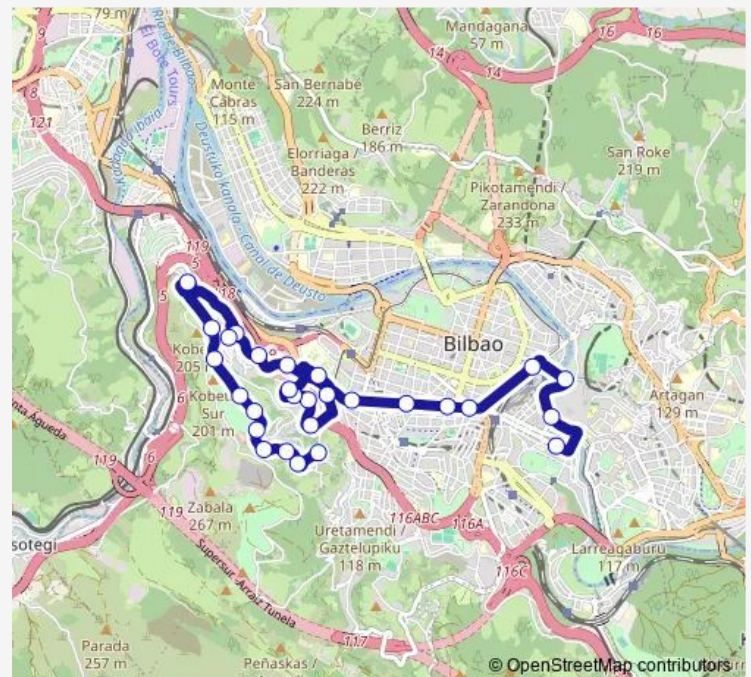

Thursday 06:35-22:10

Friday 06:35-22:10

Saturday 06:35-22:30

Sunday 07:00-22:00

Route info

Direction: Monte Caramelo

Stops: 28

Trip Duration: 0 hour 43 min

58 — Monte Caramelo - Atxuri

Autonomía 43

Autonomía 13

Autonomía 1

Cortes 23

Cortes 13

Cortes fte. 2

Olano fte.4

Tuesday 06:40-22:40

Wednesday 06:40-22:40

Thursday 06:40-22:40

Friday 06:40-22:40

Saturday 06:40-22:40

Sunday 07:40-22:40

Route info

Direction: Olano fte.4