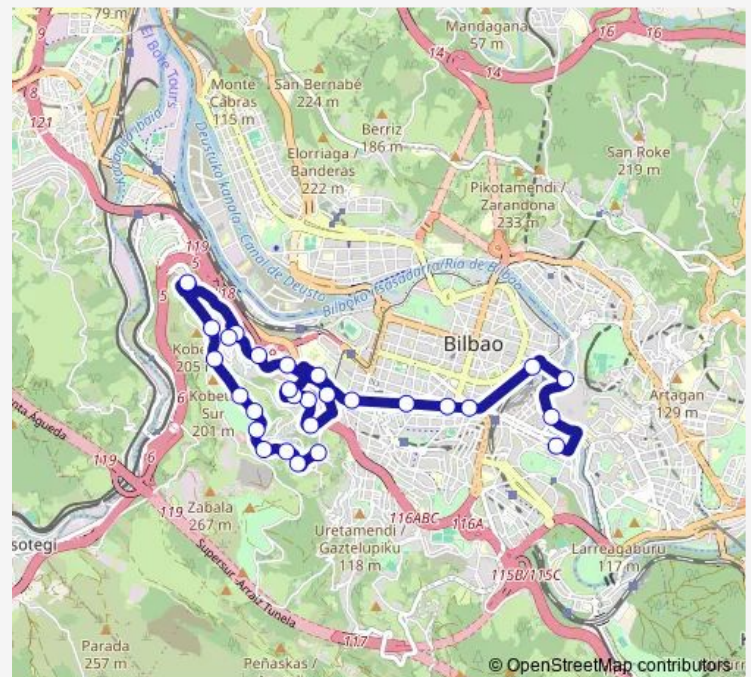

Thursday 06:35-22:10

Friday 06:35-22:10

Saturday 06:35-22:30

Sunday 07:00-22:00

Route info

Direction: Monte Caramelo

Stops: 28

Trip Duration: 0 hour 43 min

58 — Monte Caramelo - Atxuri

BusMaps

Autonomía 43

Autonomía 13

Autonomía 1

Cortes 23

Cortes 13

Cortes fte. 2

Monday 06:40-22:40

Tuesday 06:40-22:40

Wednesday 06:40-22:40

Thursday 06:40-22:40

Friday 06:40-22:40

Saturday 06:40-22:40

Sunday 07:40-22:40

Route info