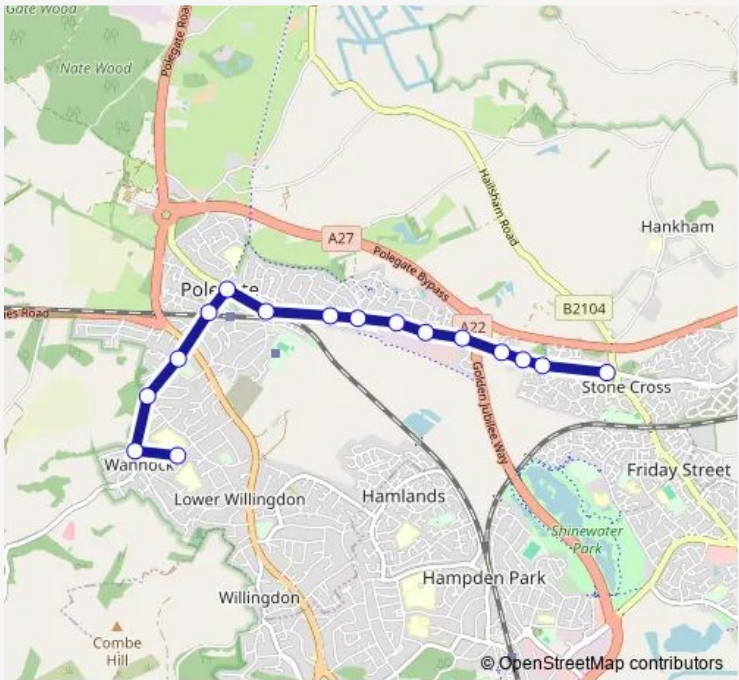

Bus 58 Stone Cross - Willingdon School

[Go to website](#)

Direction
 The Crossways — Willingdon Community School
 16 stops
[Open route schedule](#)

- The Crossways
- Arun Way
- Bluebell Barn
- Nursery
- Dittons Farm
- Chaucer Industrial Estate
- Downley
- Shepham Lane
- Levett Road
- Porters Way
- School Lane
- Railway Station
- Wannock Road Recreation Ground
- Farmlands Way
- Glen Close
- Willingdon Community School

Route schedule
 The Crossways — Willingdon Community School

Monday	07:50
Tuesday	07:50
Wednesday	07:50
Thursday	07:50
Friday	07:50
Saturday	—
Sunday	—

Route info
 Direction: The Crossways
 Stops: 16
 Trip Duration: 0 hour 30 min

■ 58 — Stone Cross - Willingdon School **BusMaps**

Direction

Willingdon Community School — The Crossways

16 stops

[Open route schedule](#)

Willingdon Community School

Farmlands Way Shops

Southfield

Wannock Road Recreation Ground

Railway Station

School Lane

Porters Way

Levett Road

Shepham Lane

Downley

Chaucer Industrial Estate