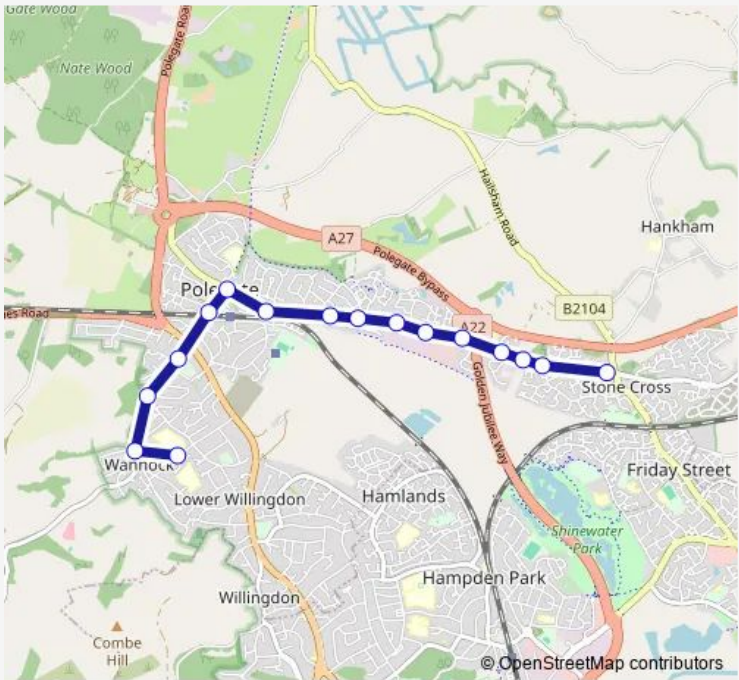

Bus 58 Stone Cross - Willingdon School

[Go to website](#)

Direction
 The Crossways — Willingdon Community School
 16 stops
[Open route schedule](#)

- The Crossways
- Arun Way
- Bluebell Barn
- Nursery
- Dittons Farm
- Chaucer Industrial Estate
- Downley
- Shepham Lane
- Levett Road
- Porters Way
- School Lane
- Railway Station
- Wannock Road Recreation Ground
- Farmlands Way
- Glen Close
- Willingdon Community School

Route schedule
 The Crossways — Willingdon Community School

Monday	07:50
Tuesday	07:50
Wednesday	07:50
Thursday	07:50
Friday	07:50
Saturday	—
Sunday	—

Route info
 Direction: The Crossways
 Stops: 16
 Trip Duration: 0 hour 30 min

■ 58 — Stone Cross - Willingdon School **BusMaps**

Direction

Willingdon Community School — The Crossways

16 stops

[Open route schedule](#)

Willingdon Community School

Farmlands Way Shops

Southfield

Wannock Road Recreation Ground

Railway Station

School Lane

Porters Way

Levett Road

Shepham Lane

Downley

Chaucer Industrial Estate