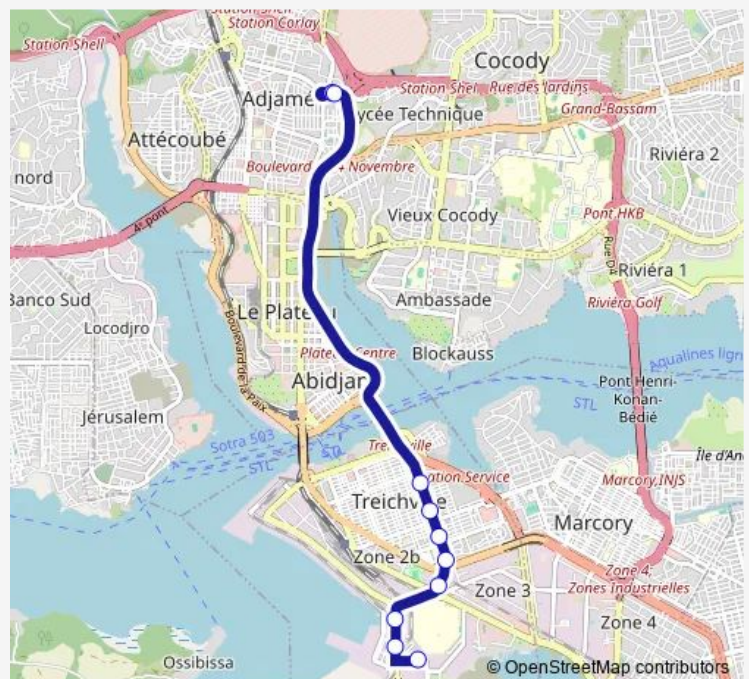

Route schedule

Terminus 58 Cite du Port — Adjamé Liberté

Monday 06:00

Tuesday 06:00

Wednesday 06:00

Thursday 06:00

Friday 06:00

Saturday 06:00

Sunday 06:00

Route info

Direction: Terminus 58 Cite du Port

Stops: 10

Trip Duration: 0 hour 24 min

■ 58 — Vridi Port de Pêche ↔ Adjamé Liberté

Direction

Adjamé Liberté — Terminus 58 Cite du Port

10 stops

[Open route schedule](#)

Adjamé Liberté

Adjamé Liberté

Lycee Moderne Treichville

St Jean Bosco

Clinique la Rosette

Centre Commercial Gare Bassam Treichville

Foire de Chine Outlet

Outillage Port

Pharmacie Port de Peche

Terminus 58 Cite du Port

Route schedule

Adjamé Liberté — Terminus 58 Cite du Port

Monday	06:00
Tuesday	06:00
Wednesday	06:00
Thursday	06:00
Friday	06:00
Saturday	06:00
Sunday	06:00