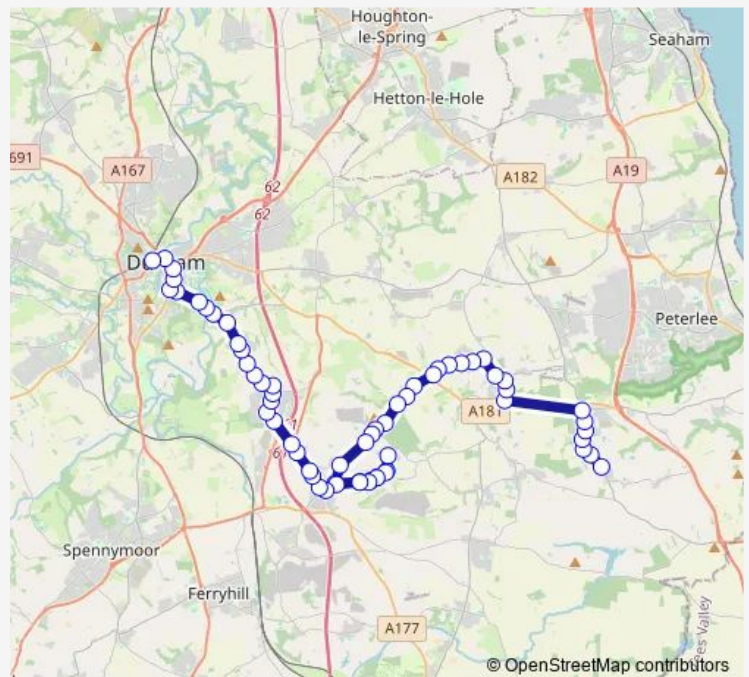

Dene View

Castle View Club

School

Route schedule

Front Street The Ridges — Bus Station Stand K

Monday 09:04-16:05

Tuesday —

Wednesday —

Thursday —

Friday 09:04-16:05

Saturday —

Sunday —

Route info

Direction: Front Street The Ridges

Stops: 62

Trip Duration: 1 hour 0 min

■ 58 — Durham - Hartlepool

Half Moon

Working Mens Club

Hawthorn Crescent

Steetley Quarries

Avenue Farm

Coxhoe Hall

Tate Avenue