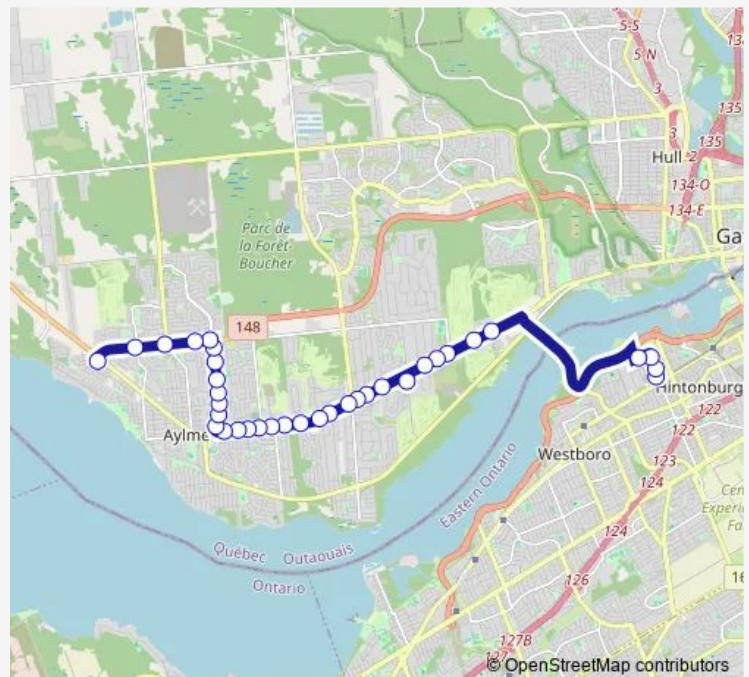

Wednesday 05:47-16:20

Thursday 05:47-16:20

Friday 05:47-16:20

Saturday —

Sunday —

Route info

Direction: Parc-O-BUS Allumettières

Stops: 32

Trip Duration: 0 hour 36 min

■ 58 — PRÉ Tunney

BusMaps

Parc-O-BUS Rivermead

chemin d'Aylmer/de Honfleur

chemin d'Aylmer/d'Amour

chemin d'Aylmer/Atholl Doune

chemin d'Aylmer/Allen

chemin d'Aylmer/Chaudière

chemin d'Aylmer/d'Augusta

chemin d'Aylmer/Berkly-Powell

Colombine/Chardon

Tunney'S Pasture

Tunney'S Pasture/Yarrow

Direction

Tunney'S Pasture/Yarrow — Parc-O-BUS Allumettières
arrêt d'arrivée

Friday 08:08-17:38

Saturday —

Sunday —

Route info

Direction: Tunney'S Pasture/Yarrow

Stops: 35

Trip Duration: 0 hour 38 min

Wilfrid-Lavigne/Leguerrier