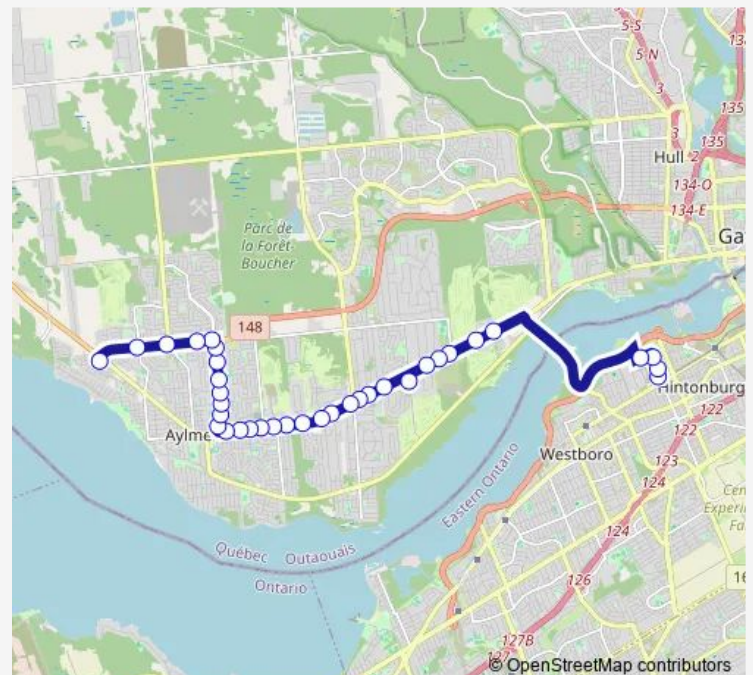

Wednesday 05:47-16:20

Thursday 05:47-16:20

Friday 05:47-16:20

Saturday —

Sunday —

Route info

Direction: Parc-O-BUS Allumettières

Stops: 32

Trip Duration: 0 hour 36 min

■ 58 — PRÉ Tunney

BusMaps

Parc-O-BUS Rivermead

chemin d'Aylmer/de Honfleur

chemin d'Aylmer/d'Amour

chemin d'Aylmer/Atholl Doune

chemin d'Aylmer/Allen

chemin d'Aylmer/Chaudière

chemin d'Aylmer/d'Augusta

chemin d'Aylmer/Berkly-Powell

Colombine/Chardon

Tunney'S Pasture

Tunney'S Pasture/Yarrow

Direction

Tunney'S Pasture/Yarrow — Parc-O-BUS Allumettières
arrêt d'arrivée

Friday 08:08-17:38

Saturday —

Sunday —

Route info

Direction: Tunney'S Pasture/Yarrow

Stops: 35

Trip Duration: 0 hour 38 min

Wilfrid-Lavigne/Leguerrier